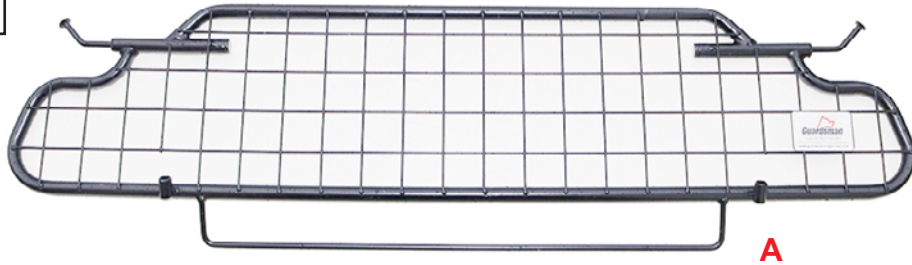

KIT

C x2

B x2
@300mm

!LEAVE ALL FIXINGS LOOSE IF ALSO FITTING BOOT DIVIDER!

**AUDI Q8 e-tron
(2023 onwards) G1579-1
Audi e-Tron
(2019 onwards) G1579**

1
Mesh to Back of Car - Seats Down
Grill auf der Rückseite des Autos

To fit the luggage blind:

1. Loosen parts 'B' and 'C'.
2. Drop rear seat backs
3. Fit blind
4. Close seat backs
5. Re-fit parts 'B' and 'C'

**DOG GUARD
FITTING INSTRUCTION**

**HUNDESCHUTZGITTER
EINBAUANLEITUNG**