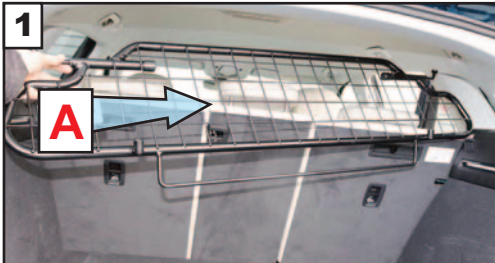

KIT

C x2

B x2
@300mm

!LEAVE ALL FIXINGS LOOSE IF ALSO FITTING BOOT DIVIDER!

**AUDI Q8 e-tron
(2023 onwards) G1579-1
Audi e-Tron
(2019 onwards) G1579**

1
Mesh to Back of Car - Seats Down
Grill auf der Rückseite des Autos

To fit the luggage blind:

1. Loosen parts 'B' and 'C'.
2. Drop rear seat backs
3. Fit blind
4. Close seat backs
5. Re-fit parts 'B' and 'C'

**DOG GUARD
FITTING INSTRUCTION**

**HUNDESCHUTZGITTER
EINBAUANLEITUNG**