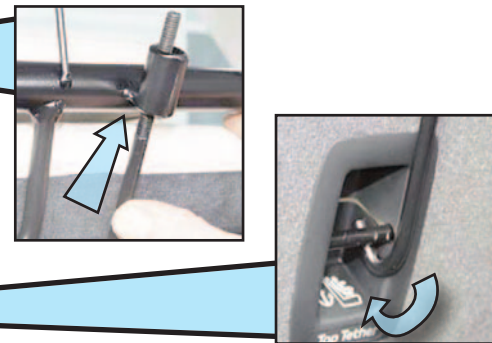

KIT

C x2

B x2
@300mm

!LEAVE ALL FIXINGS LOOSE IF ALSO FITTING BOOT DIVIDER!

**AUDI Q8 e-tron
(2023 onwards) G1579-1
Audi e-Tron
(2019 onwards) G1579**

1
Mesh to Back of Car - Seats Down
Grill auf der Rückseite des Autos

To fit the luggage blind:

1. Loosen parts 'B' and 'C'.
2. Drop rear seat backs
3. Fit blind
4. Close seat backs
5. Re-fit parts 'B' and 'C'

**DOG GUARD
FITTING INSTRUCTION**

**HUNDESCHUTZGITTER
EINBAUANLEITUNG**