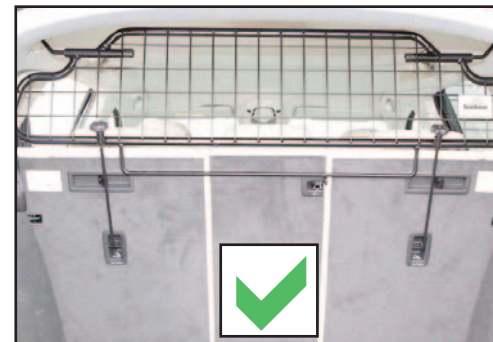

KIT

C x2

B x2
@300mm

!LEAVE ALL FIXINGS LOOSE IF ALSO FITTING BOOT DIVIDER!

**AUDI Q8 e-tron
(2023 onwards) G1579-1
Audi e-Tron
(2019 onwards) G1579**

1
Mesh to Back of Car - Seats Down
Grill auf der Rückseite des Autos

To fit the luggage blind:

1. Loosen parts 'B' and 'C'.
2. Drop rear seat backs
3. Fit blind
4. Close seat backs
5. Re-fit parts 'B' and 'C'

**DOG GUARD
FITTING INSTRUCTION**

**HUNDESCHUTZGITTER
EINBAUANLEITUNG**