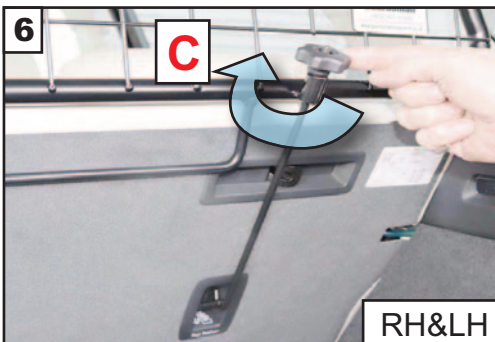

To fit the luggage blind:

1. Loosen parts 'B' and 'C'.
2. Drop rear seat backs
3. Fit blind
4. Close seat backs
5. Re-fit parts 'B' and 'C'

**DOG GUARD
FITTING INSTRUCTION**

**HUNDESCHUTZGITTER
EINBAUANLEITUNG**