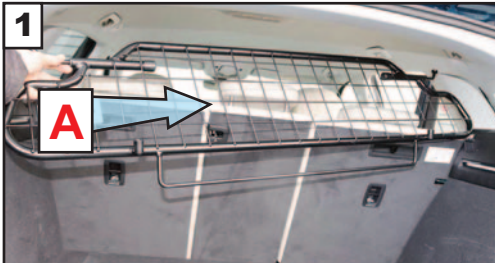

1
Mesh to Back of Car - Seats Down
Grill auf der Rückseite des Autos