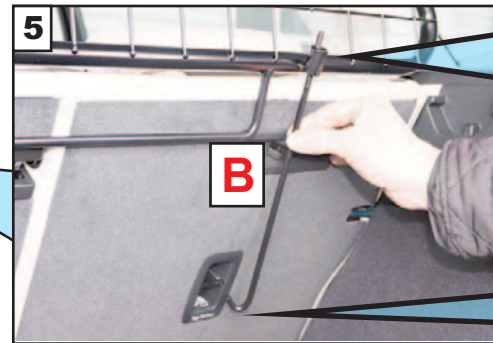

To fit the luggage blind:

1. Loosen parts 'B' and 'C'.
2. Drop rear seat backs
3. Fit blind
4. Close seat backs
5. Re-fit parts 'B' and 'C'

**DOG GUARD
FITTING INSTRUCTION**

**HUNDESCHUTZGITTER
EINBAUANLEITUNG**