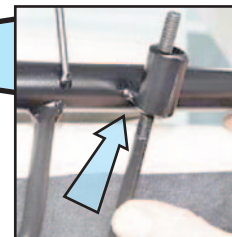

KIT

C x2

B x2
@300mm

!LEAVE ALL FIXINGS LOOSE IF ALSO FITTING BOOT DIVIDER!

**AUDI Q8 e-tron
(2023 onwards) G1579-1
Audi e-Tron
(2019 onwards) G1579**

1
Mesh to Back of Car - Seats Down
Grill auf der Rückseite des Autos

To fit the luggage blind:

1. Loosen parts 'B' and 'C'.
2. Drop rear seat backs
3. Fit blind
4. Close seat backs
5. Re-fit parts 'B' and 'C'

**DOG GUARD
FITTING INSTRUCTION**

**HUNDESCHUTZGITTER
EINBAUANLEITUNG**