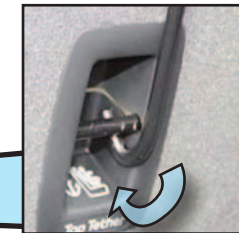

To fit the luggage blind:

1. Loosen parts 'B' and 'C'.
2. Drop rear seat backs
3. Fit blind
4. Close seat backs
5. Re-fit parts 'B' and 'C'

**DOG GUARD
FITTING INSTRUCTION**

**HUNDESCHUTZGITTER
EINBAUANLEITUNG**