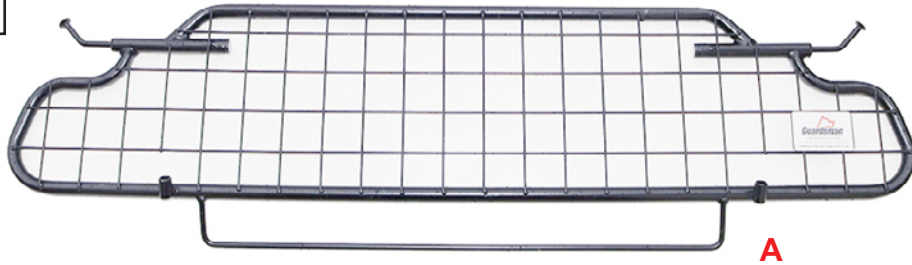

KIT

C x2

B x2
@300mm

!LEAVE ALL FIXINGS LOOSE IF ALSO FITTING BOOT DIVIDER!

**AUDI Q8 e-tron
(2023 onwards) G1579-1
Audi e-Tron
(2019 onwards) G1579**

1
Mesh to Back of Car - Seats Down
Grill auf der Rückseite des Autos

To fit the luggage blind:

1. Loosen parts 'B' and 'C'.
2. Drop rear seat backs
3. Fit blind
4. Close seat backs
5. Re-fit parts 'B' and 'C'

**DOG GUARD
FITTING INSTRUCTION**

**HUNDESCHUTZGITTER
EINBAUANLEITUNG**

KIT

**AUDI Q8 e-tron
(2023 onwards) G1579-1
AUDI e-tron
(2019 onwards) G1579**

Variable Boot Divider

Kofferraum-Trenngitter

**CAN ONLY BE USED IN
CONJUNCTION WITH
GUARDSMAN
Audi e-tron/Q8 e-tron
DOG GUARD
part no.G1579/-1**