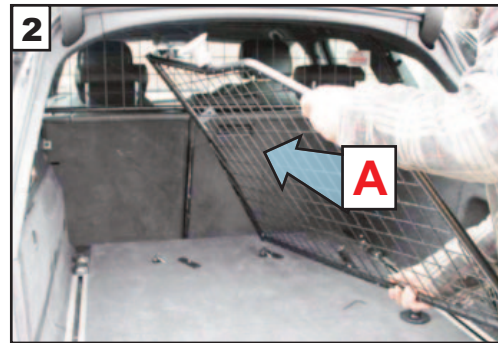

KIT

**AUDI Q8 e-tron
(2023 onwards) G1579-1
AUDI e-tron
(2019 onwards) G1579**

Variable Boot Divider

Kofferraum-Trenngitter

**CAN ONLY BE USED IN
CONJUNCTION WITH
GUARDSMAN
Audi e-tron/Q8 e-tron
DOG GUARD
part no.G1579/-1**

**Nur mit Hundegitter Guardsman
Audi e-tron/Q8 e-tron
(Teilenummer G1579/-1)
kompatibel.**

www.guardsmandogguards.co.uk