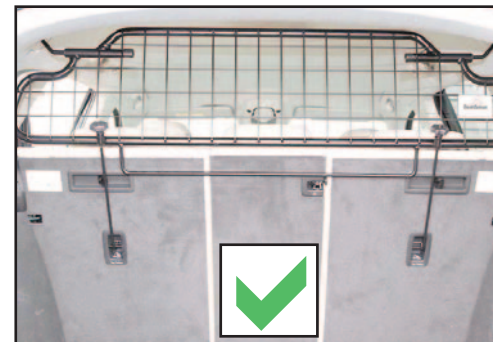

To fit the luggage blind:

1. Loosen parts 'B' and 'C'.
2. Drop rear seat backs
3. Fit blind
4. Close seat backs
5. Re-fit parts 'B' and 'C'

**DOG GUARD
FITTING INSTRUCTION**

**HUNDESCHUTZGITTER
EINBAUANLEITUNG**