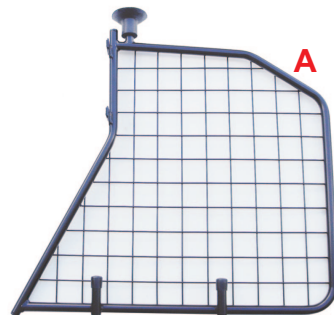

KIT

READ FULLY
BEFORE BEGINNING -
IT'LL MAKE MORE
SENSE!
VOR DEM ANFANG
VOLLSTÄNDIG
LESEN - ES WIRD MEHR
SINN MACHEN!

FORD PUMA
(2019~Onwards)
G1652D

VARIABLE BOOT DIVIDER
FITTING INSTRUCTION

CAN ONLY BE USED IN
CONJUNCTION WITH
'GUARDSMAN'
FORD PUMA
Dog Guard
(2019~Onwards)
G1652