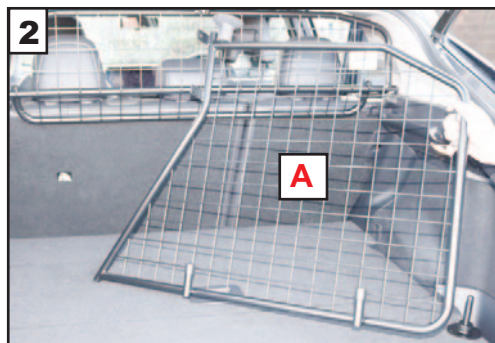

KIT

C x2

D x2

A

B x2

**NISSAN ARIYA
(2022~Onwards)
G1638D**

**VARIABLE BOOT DIVIDER
FITTING INSTRUCTION**

CAN ONLY BE USED IN
CONJUNCTION WITH
THE 'GUARDSMAN'
NISSAN ARIYA
Dog Guard
(2022~Onwards)
G1638

1

2

A

3

A

B x 2

4

A

5

C

'C' Grips on opposite side of mesh.
'C' Griffe auf der gegenüberliegenden
Seite des Netzes

6

D

D

**! Do Not
fully
tighten !**

**! Nicht
fest
anziehen
!**

7

1st

2nd

8

D

**! Fully tighten !
! Fest anziehen !**

**Tighten all fixings
Ziehen Sie alle Befestigungen fest**

**VARIABLER
KOFFERRAUMTEILER
MONTAGEANLEITUNG**

KANN NUR IN VERBINDUNG
MIT VERWENDET WERDEN
'GUARDSMAN'
NISSAN ARIYA
Hundegitter
(ab 2022)
G1638

www.guardsmandogguards.co.uk

G1638 v.1 2/23