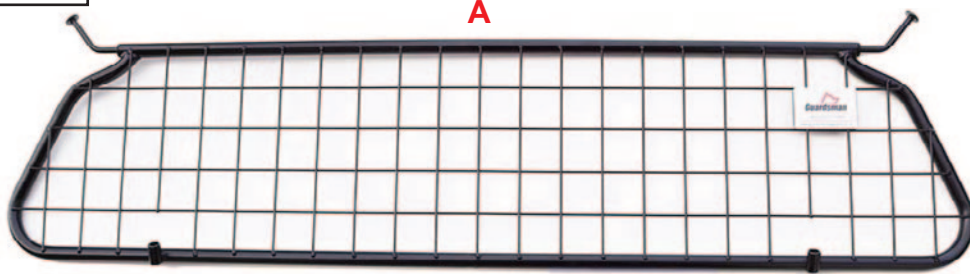

KIT

B x2
445mm

C x2

**READ FULLY BEFORE
BEGINNING -
IT'LL MAKE MORE SENSE!**

**VOR DEM ANFANG
VOLLSTÄNDIG
LESEN - ES WIRD MEHR
SINN MACHEN!**

**Porsche Cayenne
#3 2019 onwards
G1616
Page 1 of 2**

**DOG GUARD
FITTING INSTRUCTION**

Porsche Cayenne
(2019 onwards)
Part No.G1616D

Page 2 of 2

Variable Boot Divider Kofferraum-Trenngitter

CAN ONLY BE USED IN
CONJUNCTION WITH
GUARDSMAN

Porsche Cayenne
(2019 onwards)
Dog Guard
G1616

Nur mit Hundegitter Guardsman
Porsche Cayenne
(2019 b.j.)
G1616