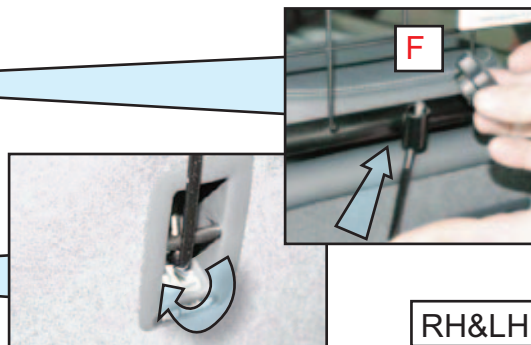

tel no. +44 (0)1827 713040
www.guardsmanguardguards.co.uk