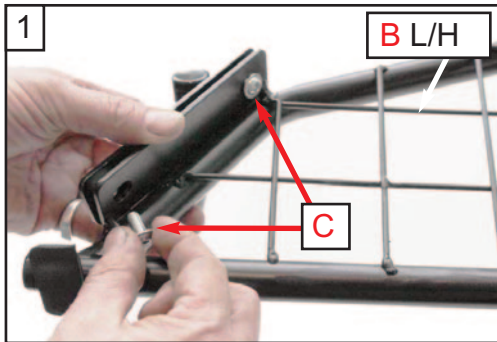

tel no. +44 (0)1827 713040
www.guardsmanguardguards.co.uk