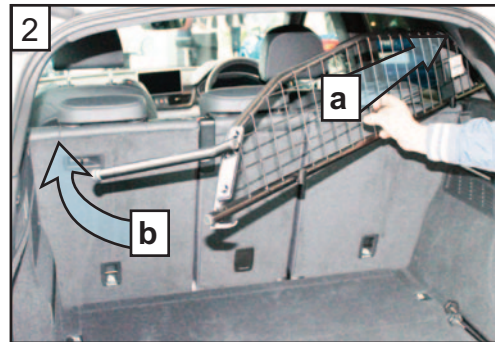

tel no. +44 (0)1827 713040
www.guardsmanguardguards.co.uk