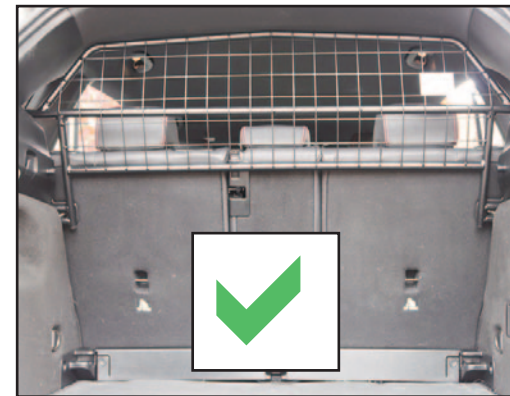

**READ FULLY BEFORE BEGINNING - IT'LL MAKE MORE SENSE!**

1  
Fold seats Down

2  
Insert Guard - Badge to the back of car

Hook Dog Guard over seat locking bar

4  
Repeat - then check Guard is centred

5  
Hold in position - firmly close seats back