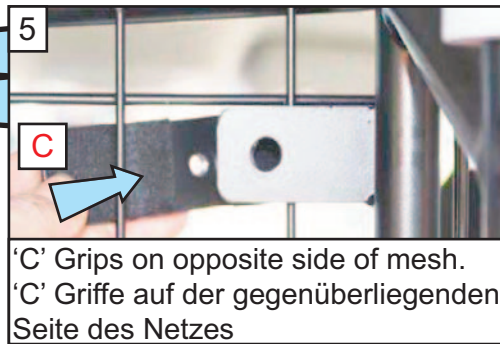

Hook Dog Guard over seat locking bar

4
Repeat - then check Guard is centred

5
Hold in position - firmly close seats back

**Volkswagen ID.4
(2021~Onwards)**

Part No.G1607D

Variable Boot Divider

Kofferraum-Trenngitter

CAN ONLY BE USED IN
CONJUNCTION WITH
GUARDSMAN

**Volkswagen ID.4
Dog Guard
(2021~Onwards)
G1607**

Nur mit Hundegitter Guardsman
**Volkswagen ID.4
Hundegitter**

Part No.G1607

www.guardsmandogguards.co.uk

subject to alteration without notice
G1607D v1 - 6/21