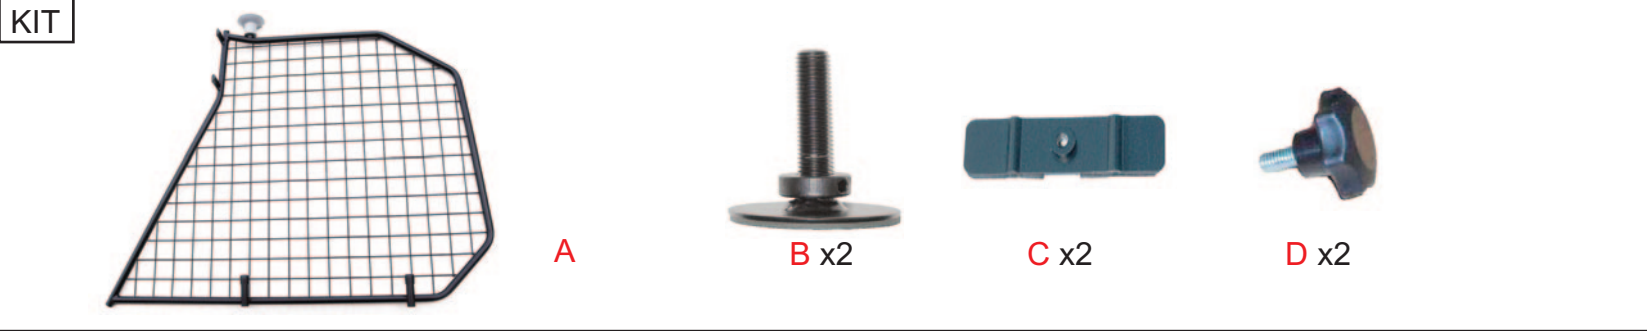

Hook Dog Guard over seat locking bar

4
Repeat - then check Guard is centred

5
Hold in position - firmly close seats back

**Volkswagen ID.4
(2021~Onwards)**

Part No.G1607D

Variable Boot Divider

Kofferraum-Trenngitter