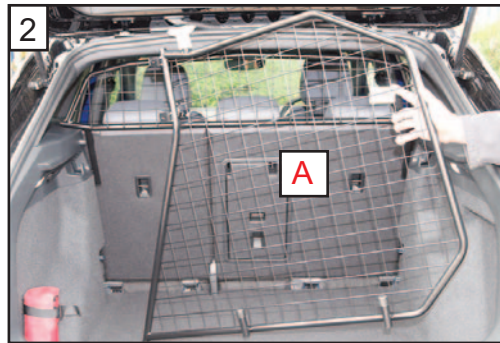

Hook Dog Guard over seat locking bar

4
Repeat - then check Guard is centred

5
Hold in position - firmly close seats back

**Volkswagen ID.4
(2021~Onwards)**

Part No.G1607D

Variable Boot Divider

Kofferraum-Trenngitter