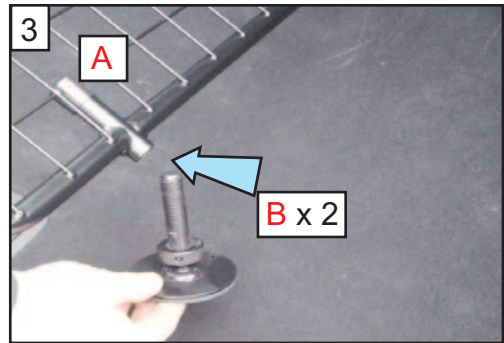

Hook Dog Guard over seat locking bar

4
Repeat - then check Guard is centred

5
Hold in position - firmly close seats back

**Volkswagen ID.4
(2021~Onwards)**

Part No.G1607D

Variable Boot Divider

Kofferraum-Trenngitter