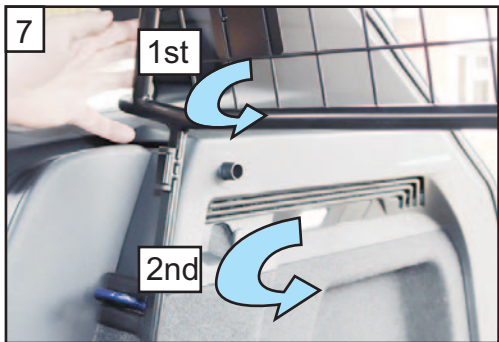

Hook Dog Guard over seat locking bar

4
Repeat - then check Guard is centred

5
Hold in position - firmly close seats back

**Volkswagen ID.4
(2021~Onwards)**

Part No.G1607D

Variable Boot Divider

Kofferraum-Trenngitter