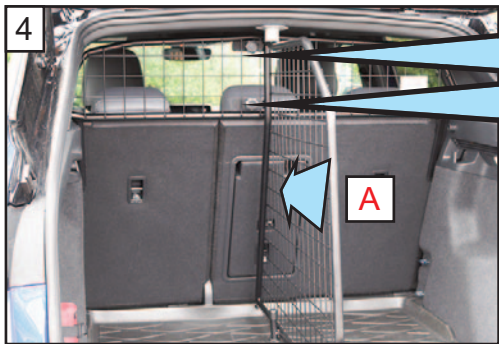

Hook Dog Guard over seat locking bar

4
Repeat - then check Guard is centred

5
Hold in position - firmly close seats back

**Volkswagen ID.4
(2021~Onwards)**

Part No.G1607D

Variable Boot Divider

Kofferraum-Trenngitter