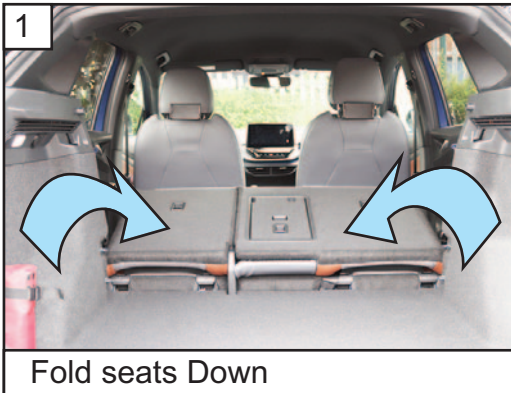

READ FULLY BEFORE BEGINNING - IT'LL MAKE MORE SENSE!

1
Fold seats Down