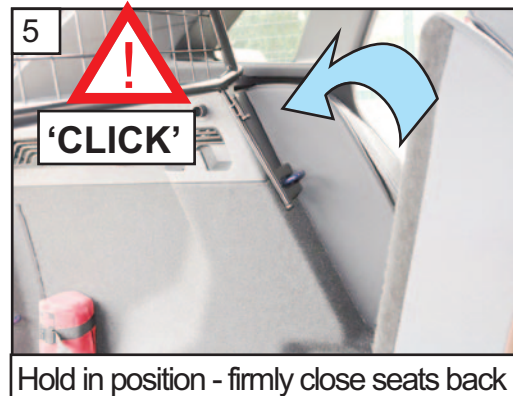

**KOIRAN TURVARISTIKKO
ASENNUSOHJEET**

www.guardsmandogguards.co.uk

subject to alteration without notice

G1607 v1. 06/21

READ FULLY BEFORE BEGINNING - IT'LL MAKE MORE SENSE!

1
Fold seats Down

2
Insert Guard - Badge to the back of car

Hook Dog Guard over seat locking bar

4
Repeat - then check Guard is centred

5
Hold in position - firmly close seats back

**Volkswagen ID.4
(2021~Onwards)**

Part No.G1607D

Variable Boot Divider

Kofferraum-Trenngitter