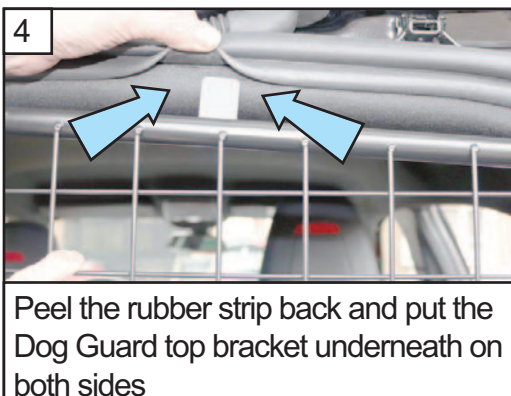

KIT BARRIERA CANI
ISTRUZIONI DI MONTAGGIO

HUNDEVERNGITTER
MONTASJEVEILEDNING

HONDENBESCHERMINGSREK
INBOUWINSTRUKTIES

SATS HUNDSKYDD
MONTERINGSANVISNING

KOIRAN TURVARISTIKKO
ASENNUSOHJEET

www.guardsmandogguards.co.uk

subject to alteration without notice

G1606 v1. 06/21

READ FULLY BEFORE BEGINNING - IT'LL MAKE MORE SENSE!

1
Fold seats Down

2
Insert Guard - Badge to the back of car

Sit the Dog Guard bracket on top of the seat locking bar both sides

4
Peel the rubber strip back and put the Dog Guard top bracket underneath on both sides

5
Centralise the Dog Guard if necessary.
Hold in position - firmly close seats back