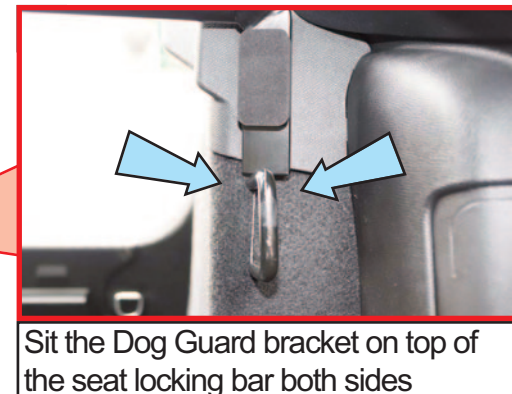

subject to alteration without notice

G1606 v1. 06/21

READ FULLY BEFORE BEGINNING - IT'LL MAKE MORE SENSE!

1
Fold seats Down

2
Insert Guard - Badge to the back of car

Sit the Dog Guard bracket on top of the seat locking bar both sides

4
Peel the rubber strip back and put the Dog Guard top bracket underneath on both sides

5
Centralise the Dog Guard if necessary.
Hold in position - firmly close seats back