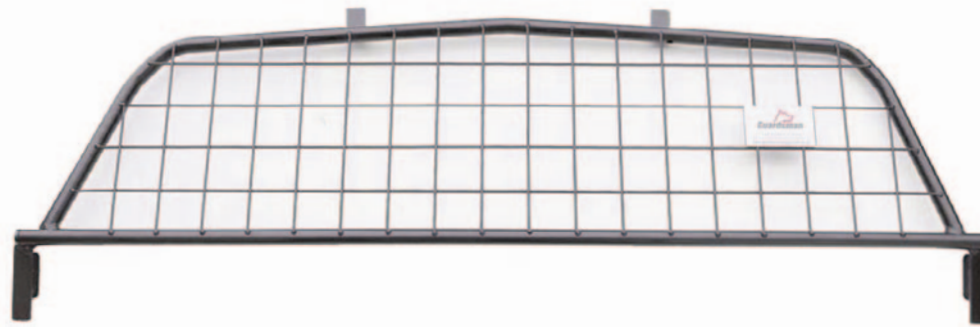

Vauxhall Mokka (2021~)

Part No.G1606

DOG GUARD
FITTING INSTRUCTION

HUNDESCHUTZGITTER
EINBAUANLEITUNG

PROTECTION CONTRE LES CHIENS
INSTRUCTIONS DE MONTAGE

HUNDEGITTER
MONTERINGSVEJLEDNING

**CONJUNTO PROTECTOR
PARA PERROS**
INSTRUCCIONES DE MONTAJE

subject to alteration without notice

G1606 v1. 06/21

READ FULLY BEFORE BEGINNING - IT'LL MAKE MORE SENSE!

1
Fold seats Down

2
Insert Guard - Badge to the back of car

Sit the Dog Guard bracket on top of the seat locking bar both sides