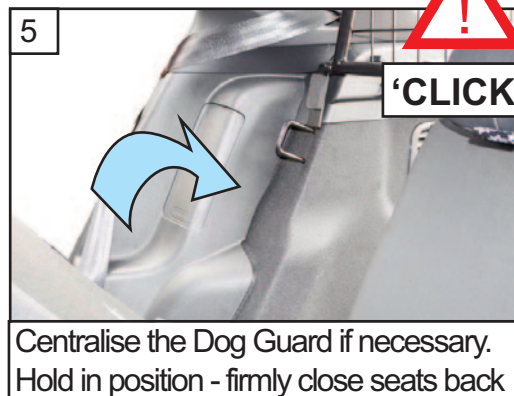

KIT BARRIERA CANI
ISTRUZIONI DI MONTAGGIO

HUNDEVERNGITTER
MONTASJEVEILEDNING

HONDENBESCHERMINGSREK
INBOUWINSTRUKTIES

SATS HUNDSKYDD
MONTERINGSANVISNING

KOIRAN TURVARISTIKKO
ASENNUSOHJEET

www.guardsmandogguards.co.uk

subject to alteration without notice

G1606 v1. 06/21

READ FULLY BEFORE BEGINNING - IT'LL MAKE MORE SENSE!

1
Fold seats Down

2
Insert Guard - Badge to the back of car

Sit the Dog Guard bracket on top of the seat locking bar both sides

4
Peel the rubber strip back and put the Dog Guard top bracket underneath on both sides

5
Centralise the Dog Guard if necessary.
Hold in position - firmly close seats back