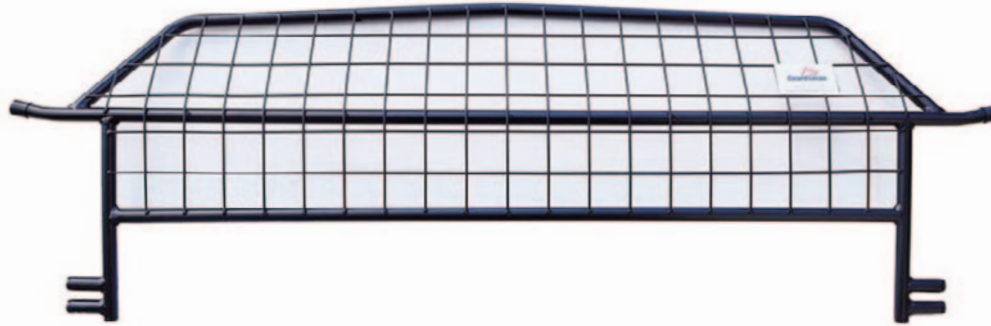

Mercedes GLA#2 (2020~)

Part No.G1605

DOG GUARD
FITTING INSTRUCTION

HUNDESCHUTZGITTER
EINBAUANLEITUNG

PROTECTION CONTRE LES CHIENS
INSTRUCTIONS DE MONTAGE

HUNDEGITTER
MONTERINGSVEJLEDNING

CONJUNTO PROTECTOR PARA PERROS
INSTRUCCIONES DE MONTAJE

subject to alteration without notice

G1605 v1. 06/21

READ FULLY BEFORE BEGINNING - IT'LL MAKE MORE SENSE!

1
Fold seats Down

2
Insert Guard - Badge to the back of car

Hook Dog Guard over seat locking bar

4
Repeat - then check Guard is centred

5
Hold in position - firmly close seats back

Mercedes GLA#2
(2020~)

Part No.G1605D

Variable Boot Divider

CAN ONLY BE USED IN
CONJUNCTION WITH
GUARDSMAN

Mercedes GLA#2
(2020~)

Part No.G1605

Kofferraum-Trenngitter