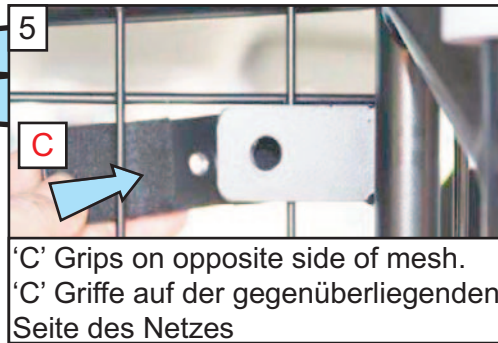

subject to alteration without notice

G1605 v1. 06/21

READ FULLY BEFORE BEGINNING - IT'LL MAKE MORE SENSE!

1
Fold seats Down

2
Insert Guard - Badge to the back of car

Hook Dog Guard over seat locking bar

4
Repeat - then check Guard is centred

5
Hold in position - firmly close seats back

Mercedes GLA#2
(2020~)

Part No.G1605D

Variable Boot Divider

CAN ONLY BE USED IN
CONJUNCTION WITH
GUARDSMAN

Mercedes GLA#2
(2020~)

Part No.G1605

Kofferraum-Trenngitter