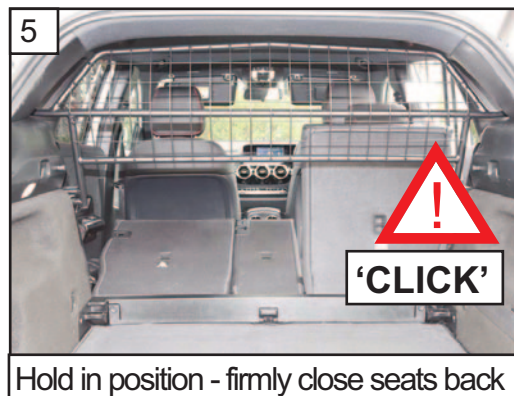

subject to alteration without notice

G1605 v1. 06/21

READ FULLY BEFORE BEGINNING - IT'LL MAKE MORE SENSE!

1
Fold seats Down

2
Insert Guard - Badge to the back of car

Hook Dog Guard over seat locking bar

4
Repeat - then check Guard is centred

5
Hold in position - firmly close seats back

Mercedes GLA#2
(2020~)

Part No.G1605D

Variable Boot Divider

CAN ONLY BE USED IN
CONJUNCTION WITH
GUARDSMAN

Mercedes GLA#2
(2020~)

Part No.G1605

Kofferraum-Trenngitter