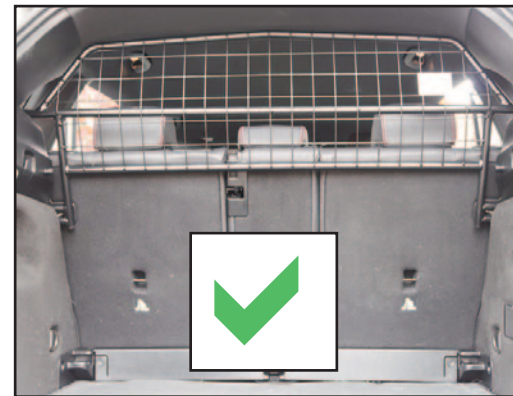

5
Hold in position - firmly close seats back