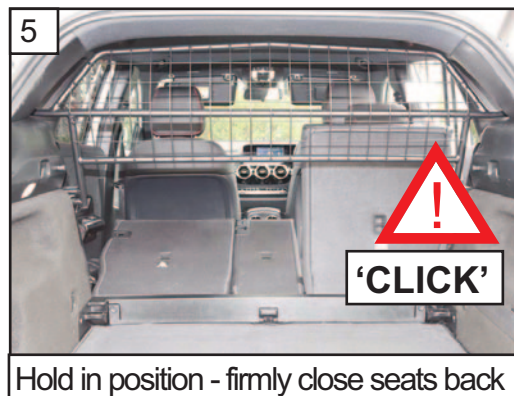

**KOIRAN TURVARISTIKKO
ASENNUSOHJEET**

www.guardsmandogguards.co.uk

subject to alteration without notice

G1605 v1. 06/21

READ FULLY BEFORE BEGINNING - IT'LL MAKE MORE SENSE!

1
Fold seats Down

2
Insert Guard - Badge to the back of car

Hook Dog Guard over seat locking bar

4
Repeat - then check Guard is centred

5
Hold in position - firmly close seats back