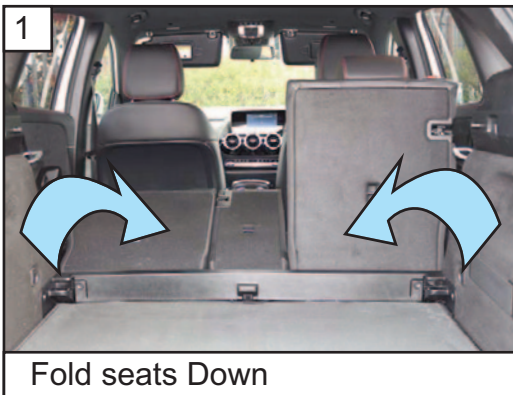

**KOIRAN TURVARISTIKKO
ASENNUSOHJEET**

www.guardsmandogguards.co.uk

subject to alteration without notice

G1605 v1. 06/21

READ FULLY BEFORE BEGINNING - IT'LL MAKE MORE SENSE!

1
Fold seats Down

2
Insert Guard - Badge to the back of car

Hook Dog Guard over seat locking bar

4
Repeat - then check Guard is centred

5
Hold in position - firmly close seats back