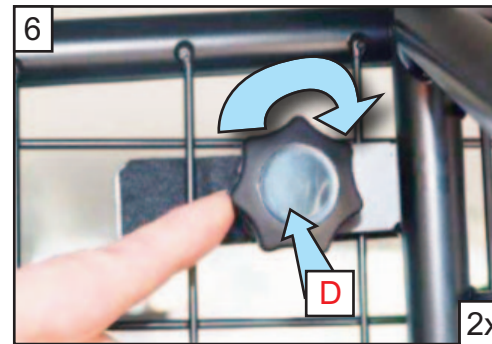

**! TIGHTEN FIXINGS !
! Befestigung anziehen !**

www.guardsmantogguards.co.uk

subject to alteration without notice
G1602D v1 - 4/21