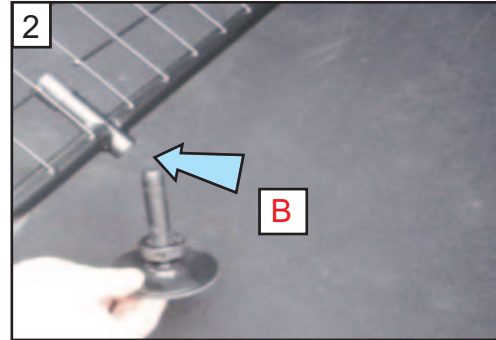

**Ford Focus HB
2018~)**

**Part No.G1602D
Variable Boot Divider**

Kofferraum-Trenngitter

CAN ONLY BE USED IN
CONJUNCTION WITH
GUARDSMAN

**Ford Focus HB
Dog Guard**

Part No.G1602

Nur mit Hundegitter Guardsman

**Ford Focus HB
Hundegitter**

Part No.G1602

**! TIGHTEN FIXINGS !
! Befestigung anziehen !**

www.guardsmantogguards.co.uk

subject to alteration without notice
G1602D v1 - 4/21