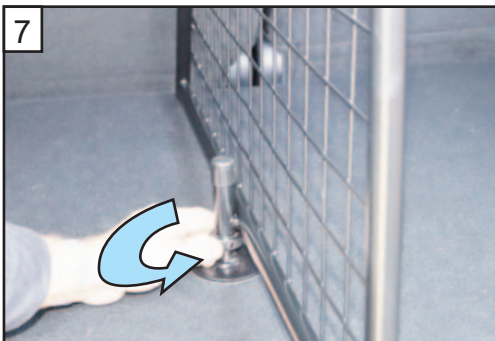

**! TIGHTEN FIXINGS !
! Befestigung anziehen !**

www.guardsmantogguards.co.uk

subject to alteration without notice
G1602D v1 - 4/21