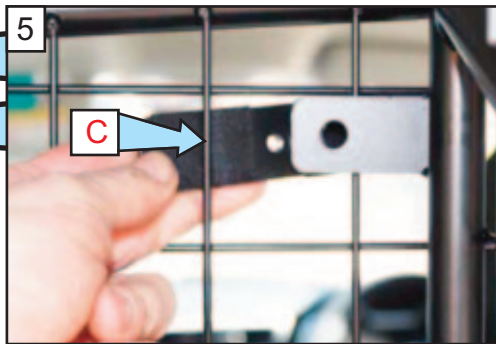

**Ford Focus HB
2018~)**

**Part No.G1602D
Variable Boot Divider**

Kofferraum-Trenngitter

CAN ONLY BE USED IN
CONJUNCTION WITH
GUARDSMAN

**Ford Focus HB
Dog Guard**

Part No.G1602

Nur mit Hundegitter Guardsman

**Ford Focus HB
Hundegitter**

Part No.G1602

**! TIGHTEN FIXINGS !
! Befestigung anziehen !**

www.guardsmantogguards.co.uk

subject to alteration without notice
G1602D v1 - 4/21