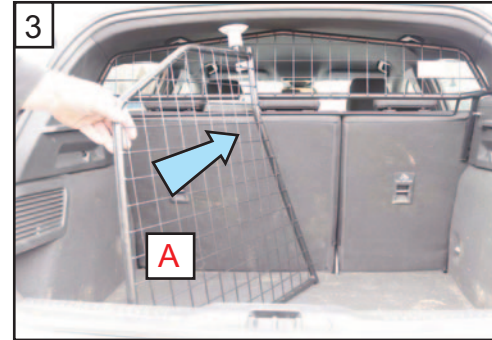

**! TIGHTEN FIXINGS !
! Befestigung anziehen !**

www.guardsmantogguards.co.uk

subject to alteration without notice
G1602D v1 - 4/21