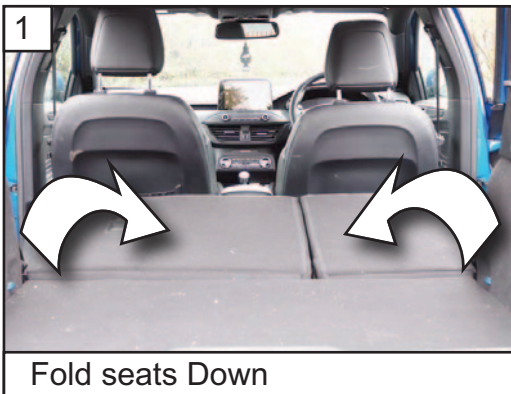

**KOIRAN TURVARISTIKKO
ASENNUSOHJEET**

www.guardsmandogguards.co.uk

subject to alteration without notice

G1602 v1. 04/21

READ FULLY BEFORE BEGINNING - IT'LL MAKE MORE SENSE!

Fold seats Down

Insert Guard - Badge to the back of car

Hook Dog Guard over seat locking bar

Repeat then check Guard is centred

Hold in position - firmly close seats back

KIT

A

B

C x2

D x2