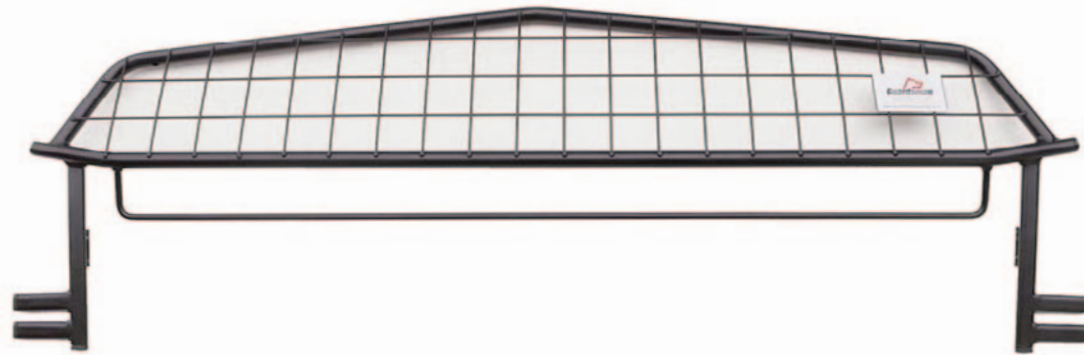

Ford Focus Hatchback (2018~)

Part No.G1602

DOG GUARD FITTING INSTRUCTION

HUNDESCHUTZGITTER EINBAUANLEITUNG

PROTECTION CONTRE LES CHIENS INSTRUCTIONS DE MONTAGE

HUNDEGITTER MONTERINGSVEJLEDNING

CONJUNTO PROTECTOR PARA PERROS INSTRUCCIONES DE MONTAJE

subject to alteration without notice

G1602 v1. 04/21

READ FULLY BEFORE BEGINNING - IT'LL MAKE MORE SENSE!

Fold seats Down

Insert Guard - Badge to the back of car

Hook Dog Guard over seat locking bar

Repeat then check Guard is centred