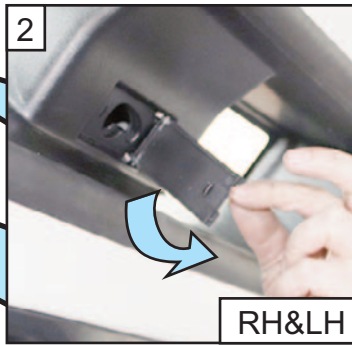

www.guardsmandogguards.co.uk