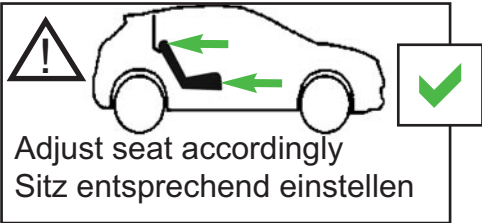

www.guardsmandogguards.co.uk