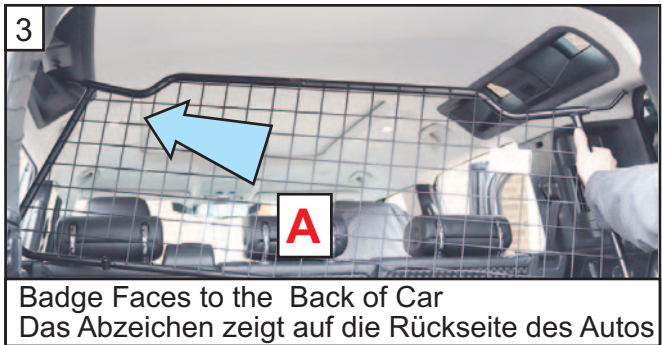

www.guardsmandogguards.co.uk