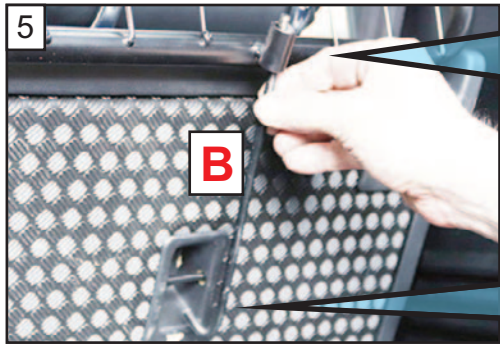

www.guardsmandogguards.co.uk