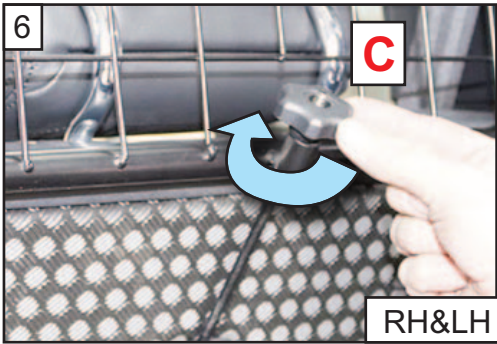

www.guardsmandogguards.co.uk