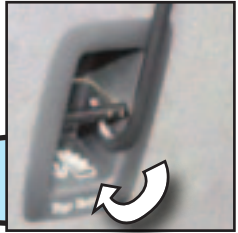

www.guardsmandogguards.co.uk