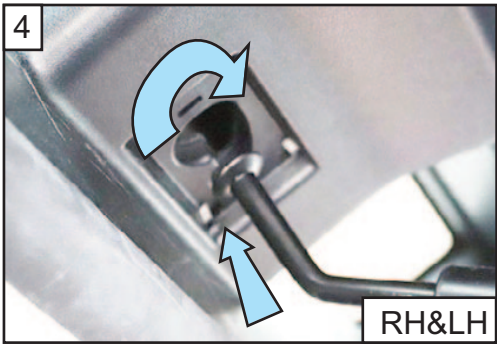

www.guardsmandogguards.co.uk