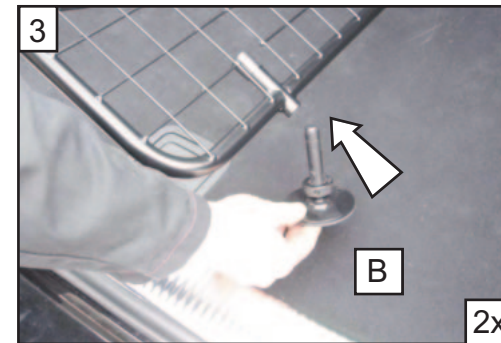

www.guardspandogguards.co.uk

subject to alteration without notice
G1513-1D v1 - 6/18