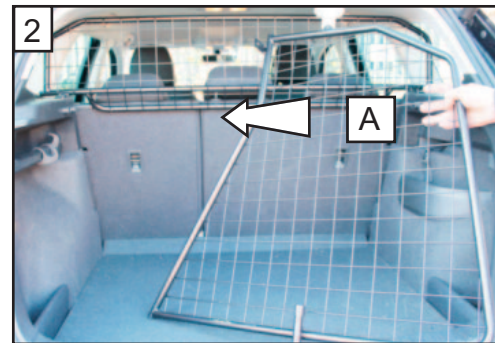

www.guardspandogguards.co.uk

subject to alteration without notice
G1513-1D v1 - 6/18