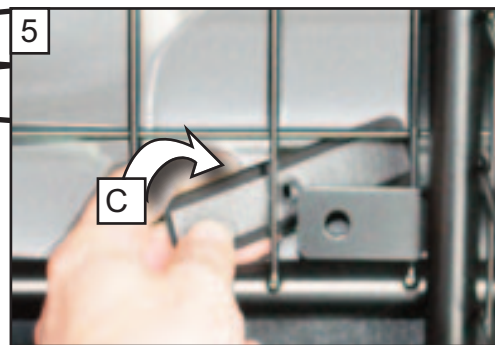

www.guardspandogguards.co.uk

subject to alteration without notice
G1513-1D v1 - 6/18