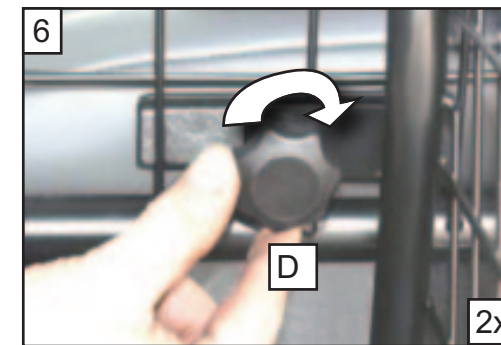

www.guardspandogguards.co.uk

subject to alteration without notice
G1513-1D v1 - 6/18