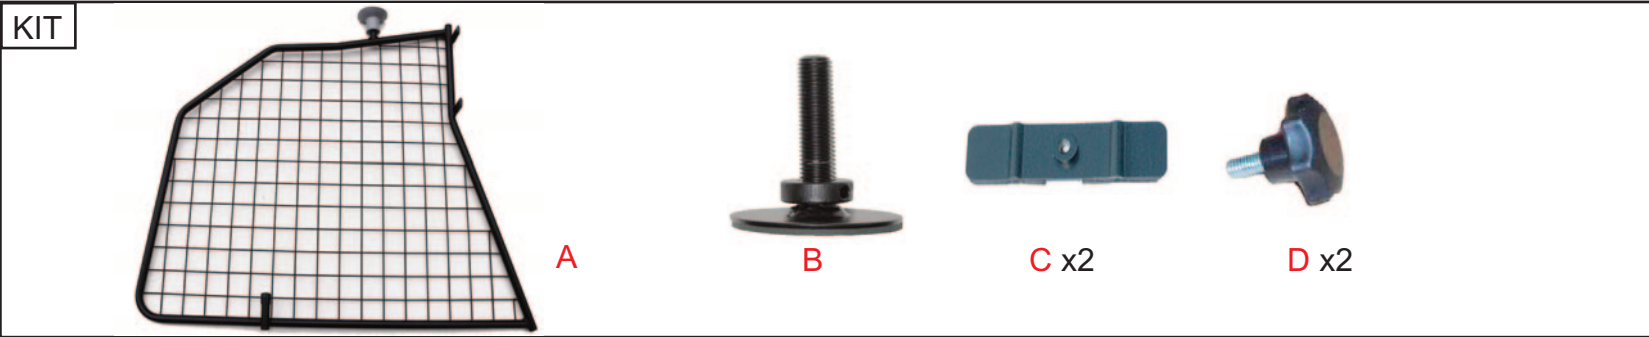

VW TOUAREG #3
2019 onwards
G1575B

Variable Boot Divider

Kofferraum-Trenngitter

CAN ONLY BE USED IN
CONJUNCTION WITH
GUARDSMAN

VW TOUAREG #3
2019 onwards
DOG GUARD
p no.G1575

Nur mit Hundegitter Guardsman
VW TOUAREG #3
2019 b.j.
HUNDEGITTER
(Teilenummer G1575)
kompatibel.

www.guardsmandogguards.co.uk

subject to alteration without notice