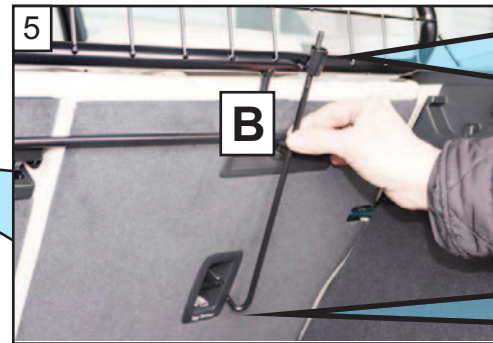

Mesh to Back of Car - Seats Down
Grill auf der Rückseite des Autos

2

3

RH&LH

4

5

B

6

C

RH&LH

To fit the luggage blind:

1. Loosen parts 'B' and 'C'.
2. Drop rear seat backs
3. Fit blind
4. Close seat backs
5. Re-fit parts 'B' and 'C'

DOG GUARD
FITTING INSTRUCTION

HUNDESCHUTZGITTER
EINBAUANLEITUNG