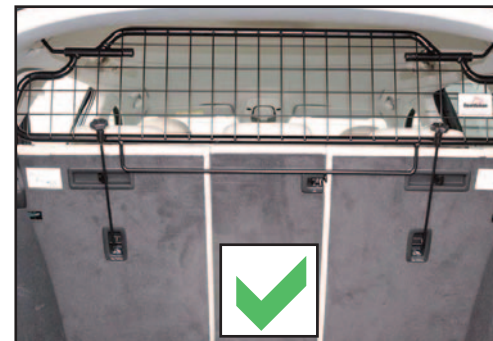

Mesh to Back of Car - Seats Down
Grill auf der Rückseite des Autos

2

3

RH&LH

4

5

B

6

C

RH&LH

To fit the luggage blind:

1. Loosen parts 'B' and 'C'.
2. Drop rear seat backs
3. Fit blind
4. Close seat backs
5. Re-fit parts 'B' and 'C'

DOG GUARD
FITTING INSTRUCTION

HUNDESCHUTZGITTER
EINBAUANLEITUNG