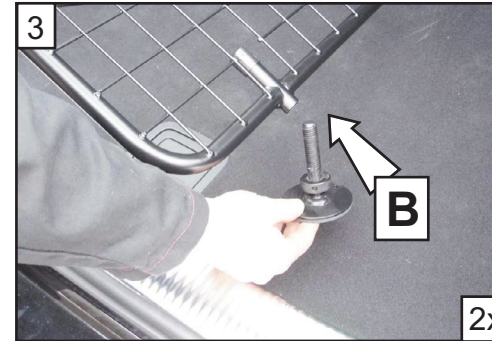

! TIGHTEN FIXINGS !
! Befestigung anziehen !

www.guardsmandogguards.co.uk

subject to alteration without notice
G1579D v1 - 7/20