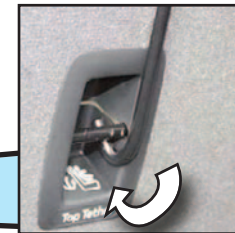

Mesh to Back of Car - Seats Down
Grill auf der Rückseite des Autos

2

3

RH&LH

4

5

B

6

C

RH&LH

To fit the luggage blind:

1. Loosen parts 'B' and 'C'.
2. Drop rear seat backs
3. Fit blind
4. Close seat backs
5. Re-fit parts 'B' and 'C'

DOG GUARD
FITTING INSTRUCTION

HUNDESCHUTZGITTER
EINBAUANLEITUNG