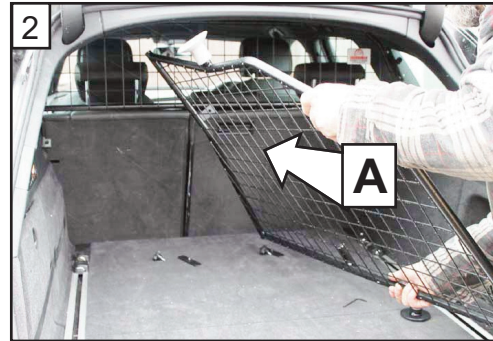

! TIGHTEN FIXINGS !
! Befestigung anziehen !

www.guardsmandogguards.co.uk

subject to alteration without notice
G1579D v1 - 7/20