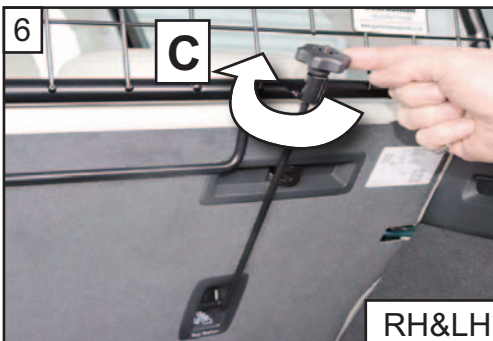

Mesh to Back of Car - Seats Down
Grill auf der Rückseite des Autos

2

3

RH&LH

4

5

B

6

C

RH&LH

To fit the luggage blind:

1. Loosen parts 'B' and 'C'.
2. Drop rear seat backs
3. Fit blind
4. Close seat backs
5. Re-fit parts 'B' and 'C'

DOG GUARD
FITTING INSTRUCTION

HUNDESCHUTZGITTER
EINBAUANLEITUNG