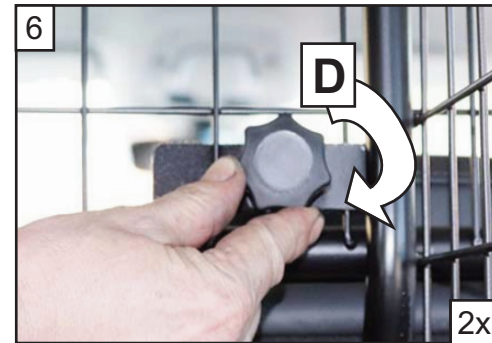

! TIGHTEN FIXINGS !
! Befestigung anziehen !

www.guardsmandogguards.co.uk

subject to alteration without notice
G1579D v1 - 7/20