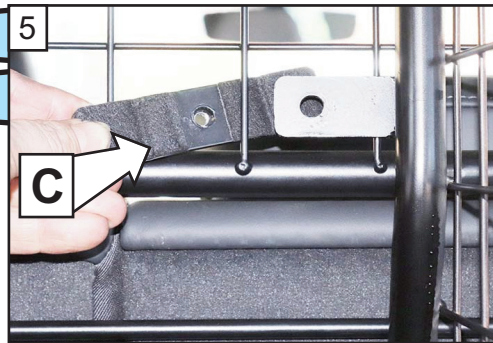

! TIGHTEN FIXINGS !
! Befestigung anziehen !

www.guardsmandogguards.co.uk

subject to alteration without notice
G1579D v1 - 7/20