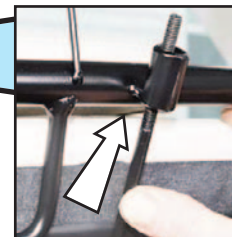

Mesh to Back of Car - Seats Down
Grill auf der Rückseite des Autos

2

3

RH&LH

4

5

B

6

C

RH&LH

To fit the luggage blind:

1. Loosen parts 'B' and 'C'.
2. Drop rear seat backs
3. Fit blind
4. Close seat backs
5. Re-fit parts 'B' and 'C'

DOG GUARD
FITTING INSTRUCTION

HUNDESCHUTZGITTER
EINBAUANLEITUNG