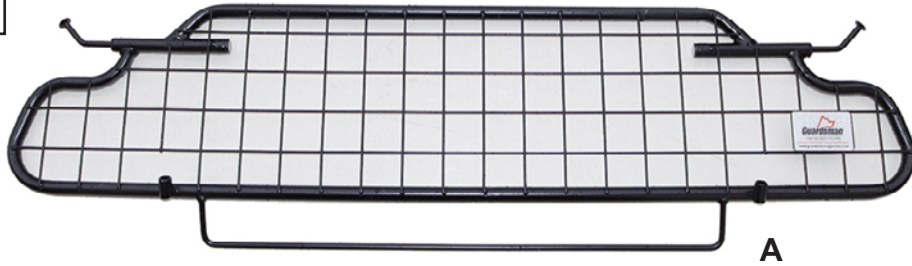

KIT

A

B x2
@300mm

C x2

!LEAVE ALL FIXINGS LOOSE IF ALSO FITTING BOOT DIVIDER!

Audi e-Tron
2019>
G1579

1

A

Mesh to Back of Car - Seats Down
Grill auf der Rückseite des Autos

2

3

RH&LH

4

5

B

6

C

RH&LH

To fit the luggage blind:

1. Loosen parts 'B' and 'C'.
2. Drop rear seat backs
3. Fit blind
4. Close seat backs
5. Re-fit parts 'B' and 'C'

DOG GUARD
FITTING INSTRUCTION

HUNDESCHUTZGITTER
EINBAUANLEITUNG