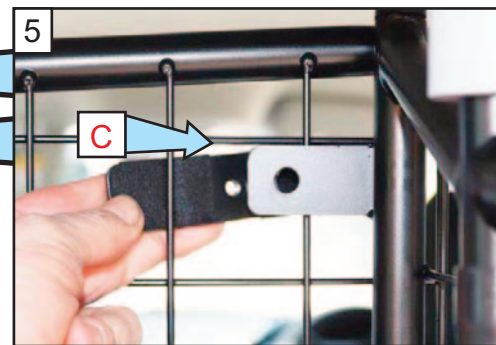

2  
A  
RH&LH

5  
B  
RH&LH

3a

3b

4  
Slowly Lock seats Back  
Sitze langsam verriegeln

**+ G1582D**

[www.guardsmandogguards.co.uk](http://www.guardsmandogguards.co.uk)

**AUDI A6 AVANT**  
**-2018 onwards**  
**G1582D**