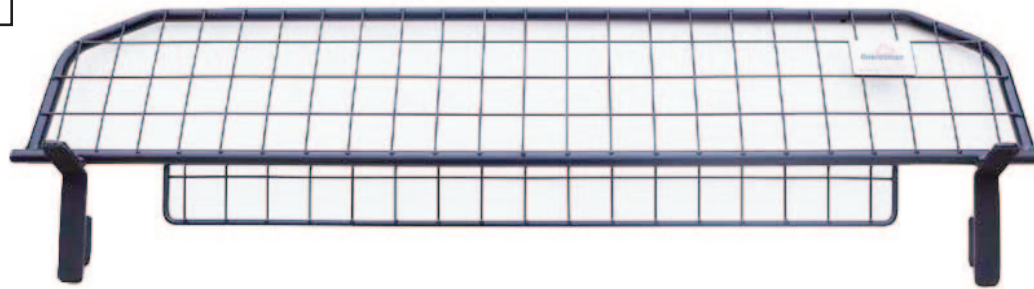

KIT

FOLD SEATS DOWN
FALTEN SITZE UNTEN

SEATS BACK UP
SITZ ZURÜCK

**SEAT ATECA
(2017 onwards)
G1513-1**

**DOG GUARD
FITTING INSTRUCTION**

**HUNDESCHUTZGITTER
EINBAUANLEITUNG**

**PROTECTION CONTRE LES CHIENS
INSTRUCTIONS DE MONTAGE**

B

**Seat Ateca
(2018 onwards)
G1513-1D**

**Variable Boot Divider
Kofferraum-Trenngitter**

**CAN ONLY BE USED IN
CONJUNCTION WITH
GUARDSMAN
Seat Ateca
(2018 onwards)
Dog Guard
part number. G1513-1**

**Nur mit Hundegitter Guardsman
Seat Ateca
(Teilenummer G1513-1)
kompatibel.**