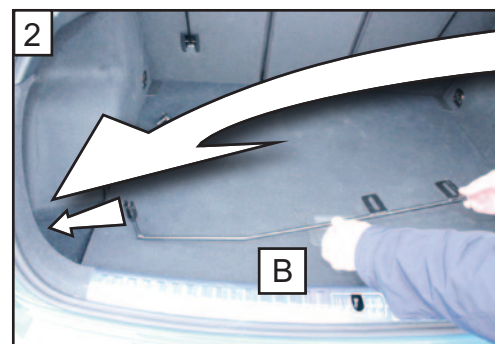

www.guardsmandogguards.co.uk

subject to alteration without notice