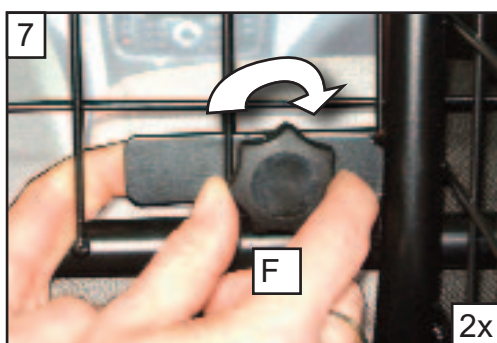

www.guardsmandogguards.co.uk

subject to alteration without notice