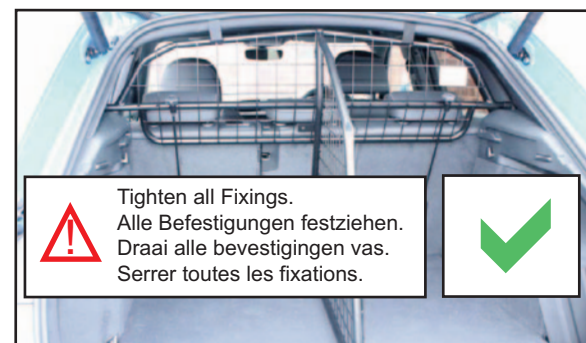

www.guardsmandogguards.co.uk

subject to alteration without notice