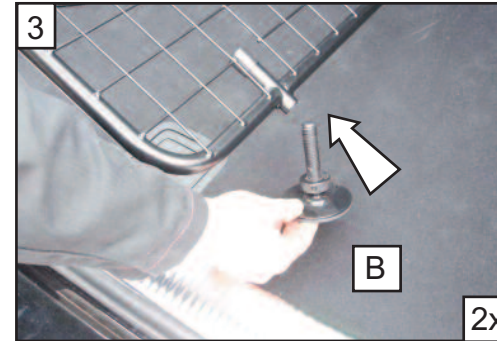

**! TIGHTEN FIXINGS !
! Befestigung anziehen !**

www.guardsmandogguards.co.uk

subject to alteration without notice
G1508D v1 - 9/18