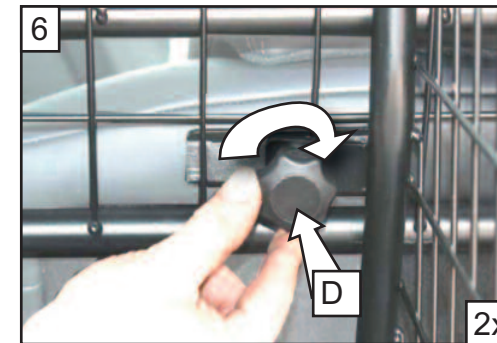

**! TIGHTEN FIXINGS !
! Befestigung anziehen !**

www.guardsmandogguards.co.uk

subject to alteration without notice
G1508D v1 - 9/18