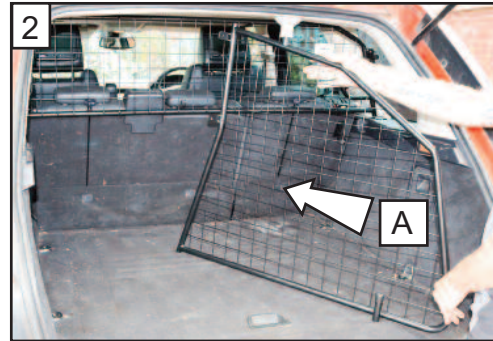

**! TIGHTEN FIXINGS !
! Befestigung anziehen !**

www.guardsmandogguards.co.uk

subject to alteration without notice
G1508D v1 - 9/18