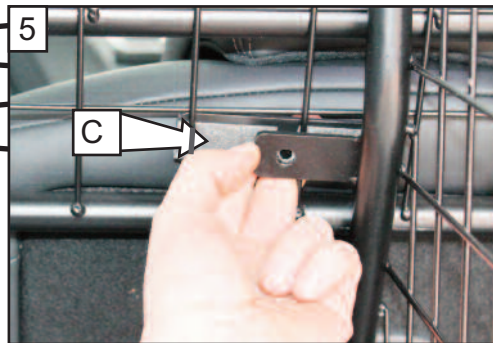

**! TIGHTEN FIXINGS !
! Befestigung anziehen !**

www.guardsmandogguards.co.uk

subject to alteration without notice
G1508D v1 - 9/18