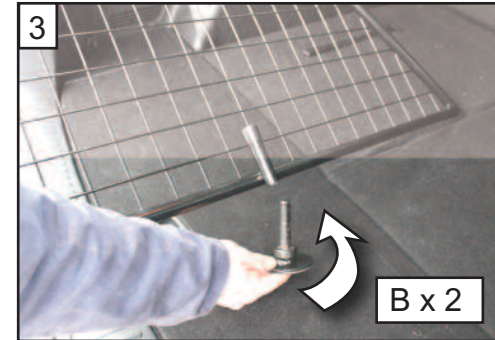

! TIGHTEN FIXINGS !
! Befestigung anziehen !

www.guardsmandogguards.co.uk
info@athag.co.uk

subject to alteration without notice
G1510D v1 - 12/18