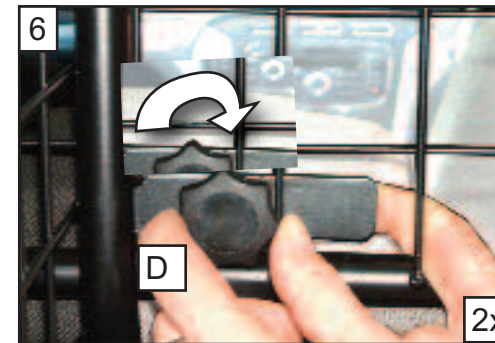

! TIGHTEN FIXINGS !
! Befestigung anziehen !

www.guardsmandogguards.co.uk
info@athag.co.uk

subject to alteration without notice
G1510D v1 - 12/18