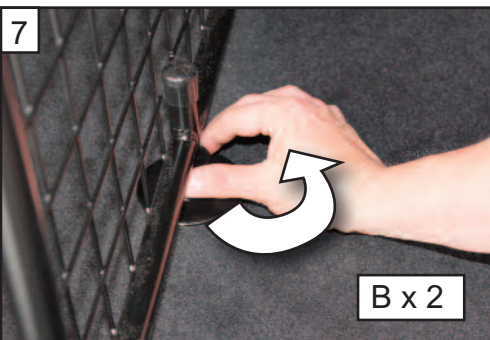

! TIGHTEN FIXINGS !
! Befestigung anziehen !

www.guardsmandogguards.co.uk
info@athag.co.uk

subject to alteration without notice
G1510D v1 - 12/18