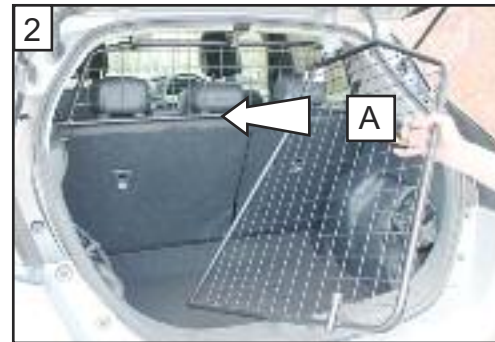

www.guardspandogguards.co.uk

subject to alteration without notice
G1507D v1 - 11/18