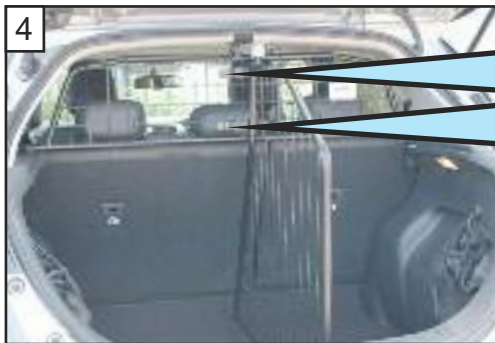

www.guardspandogguards.co.uk

subject to alteration without notice
G1507D v1 - 11/18