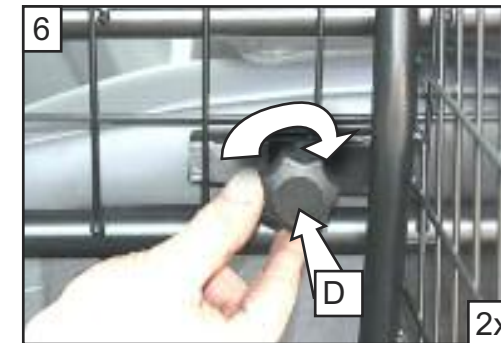

www.guardspandogguards.co.uk

subject to alteration without notice
G1507D v1 - 11/18