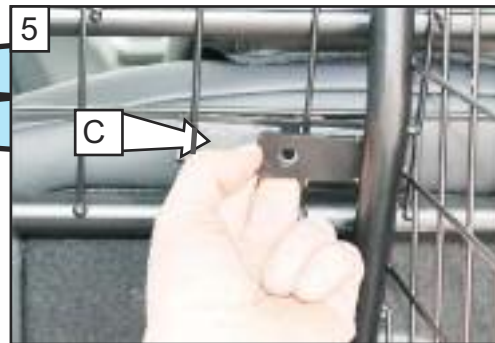

www.guardspandogguards.co.uk

subject to alteration without notice
G1507D v1 - 11/18