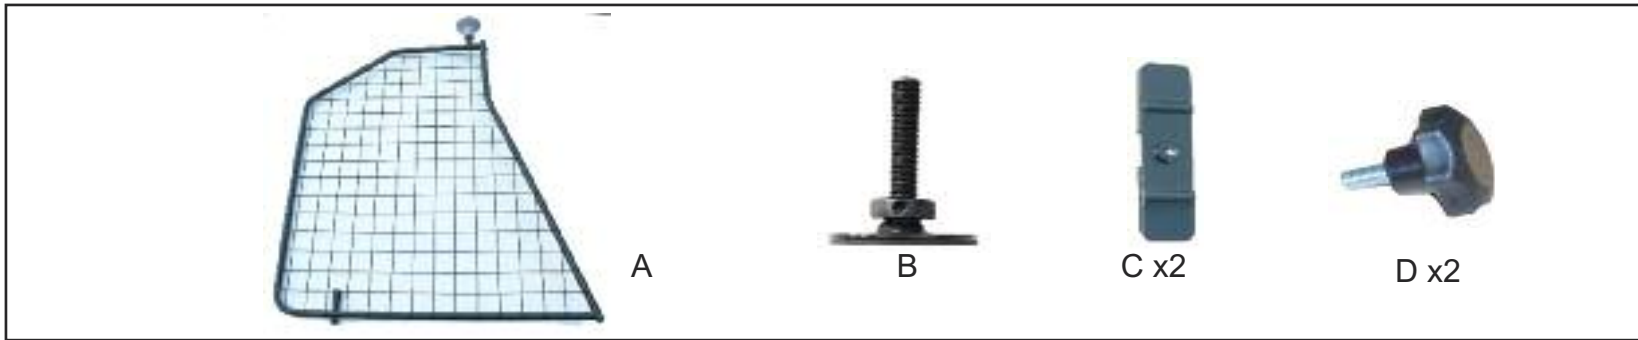

**Nissan Leaf
-2017 onwards ZE1
G1507D**

**Variable Boot Divider
Kofferraum-Trenngitter**

**CAN ONLY BE USED IN
CONJUNCTION WITH
GUARDSMAN
Nissan Leaf
-2017 onwards ZE1
G1507D**

**Nur mit Hundegitter Guardsman
Nissan Leaf
(Teilenummer G1507)
kompatibel.**