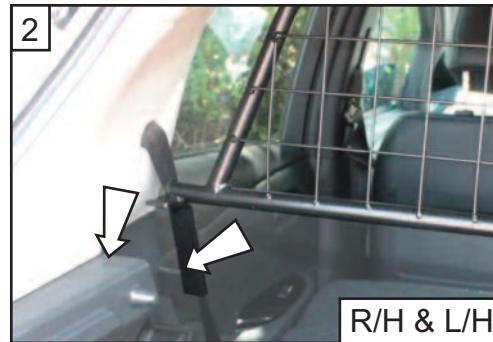

tel no. +44 (0)1827 713040
www.guardsmantogguards.co.uk