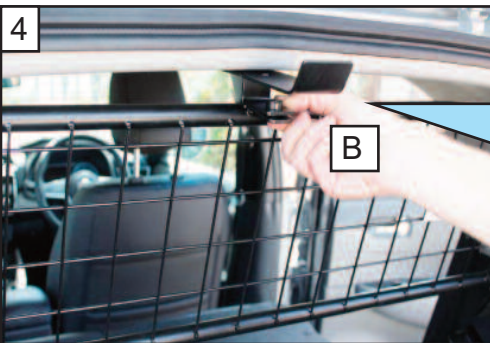

tel no. +44 (0)1827 713040
www.guardsmantogguards.co.uk