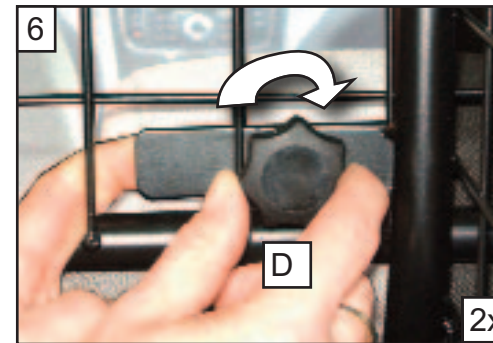

www.guardsmandogguards.co.uk

subject to alteration without notice