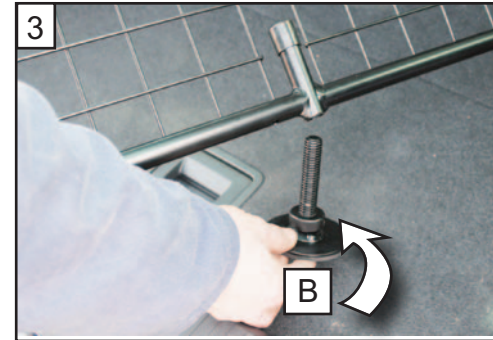

www.guardsmandogguards.co.uk

subject to alteration without notice