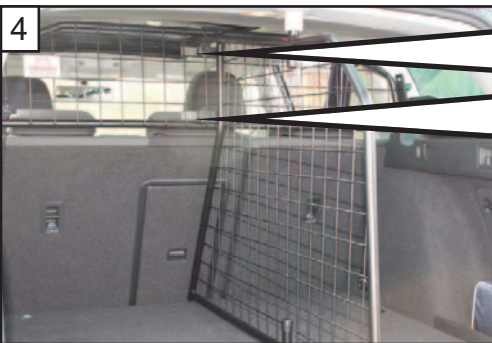

www.guardsmandogguards.co.uk

subject to alteration without notice