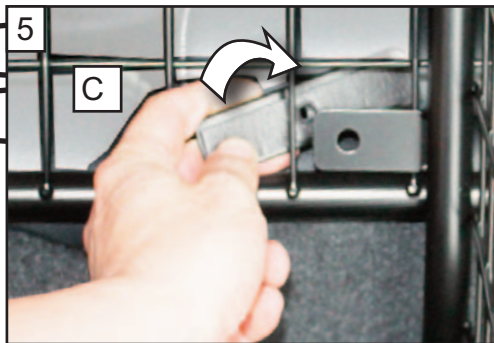

www.guardsmandogguards.co.uk

subject to alteration without notice