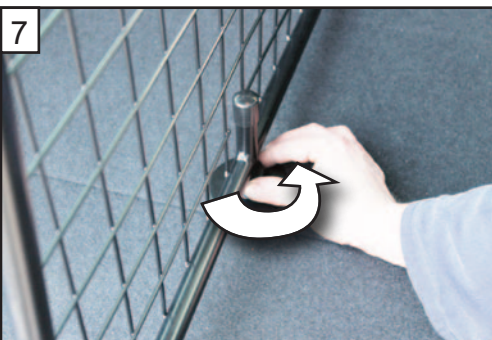

www.guardsmandogguards.co.uk

subject to alteration without notice