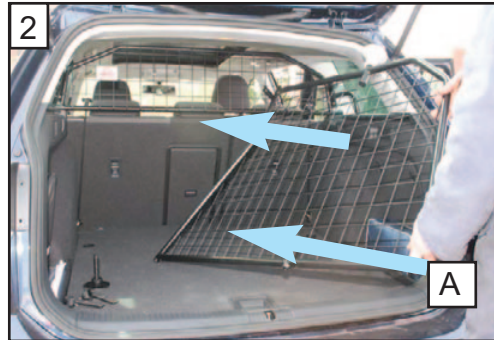

www.guardsmandogguards.co.uk

subject to alteration without notice