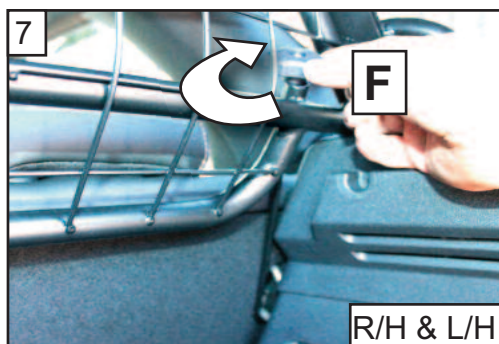

www.guardsmandogguards.co.uk

G1512 v.1 7/18