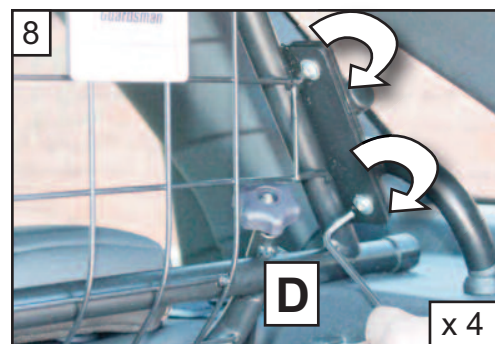

www.guardsmandogguards.co.uk

G1512 v.1 7/18