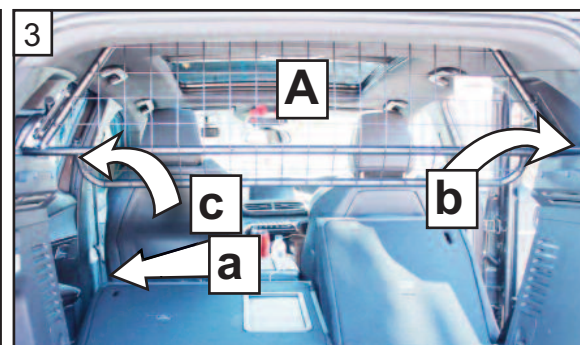

www.guardsmandogguards.co.uk

G1512 v.1 7/18