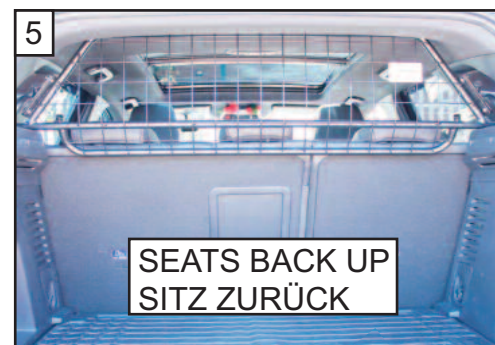

www.guardsmandogguards.co.uk

G1512 v.1 7/18