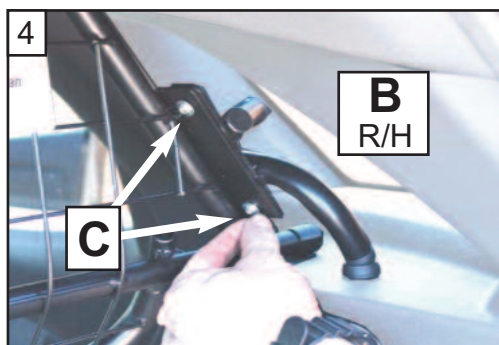

www.guardsmandogguards.co.uk

G1512 v.1 7/18