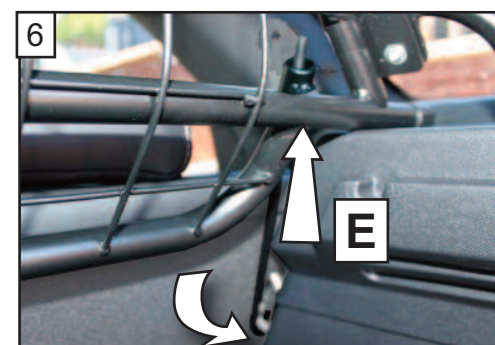

www.guardsmandogguards.co.uk

G1512 v.1 7/18