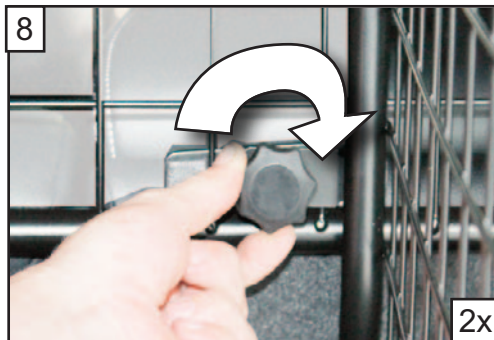

**KOIRAN TURVARISTIKKO
ASENNUSOHJEET**

R/H & L/H

B

+G1506D

tel no. +44 (0)1827 713040
www.guardsmandogguards.co.uk
info@athag.co.uk

**AUDI Q7
(2016~onwards)
G1506D
Boot Divider**

CAN ONLY BE USED IN WITH
GUARDSMAN
G1506 AUDI Q7
(2016 Onwards)
Dog Guard