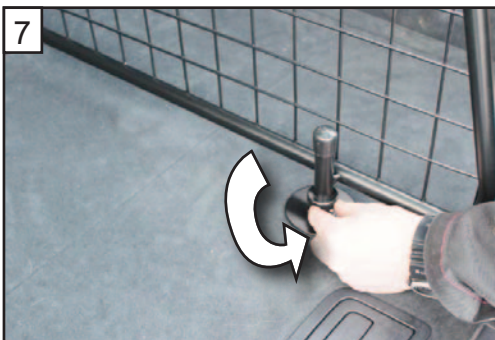

**KOIRAN TURVARISTIKKO
ASENNUSOHJEET**

R/H & L/H

B

+G1506D

tel no. +44 (0)1827 713040
www.guardsmandogguards.co.uk
info@athag.co.uk

**AUDI Q7
(2016~onwards)
G1506D
Boot Divider**

CAN ONLY BE USED IN WITH
GUARDSMAN
G1506 AUDI Q7
(2016 Onwards)
Dog Guard