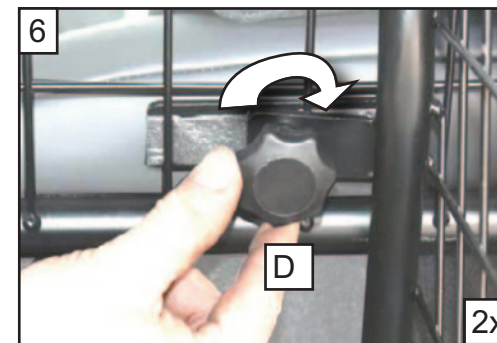

**KOIRAN TURVARISTIKKO
ASENNUSOHJEET**

R/H & L/H

B

+G1506D

tel no. +44 (0)1827 713040
www.guardsmandogguards.co.uk
info@athag.co.uk

**AUDI Q7
(2016~onwards)
G1506D
Boot Divider**

CAN ONLY BE USED IN WITH
GUARDSMAN
G1506 AUDI Q7
(2016 Onwards)
Dog Guard