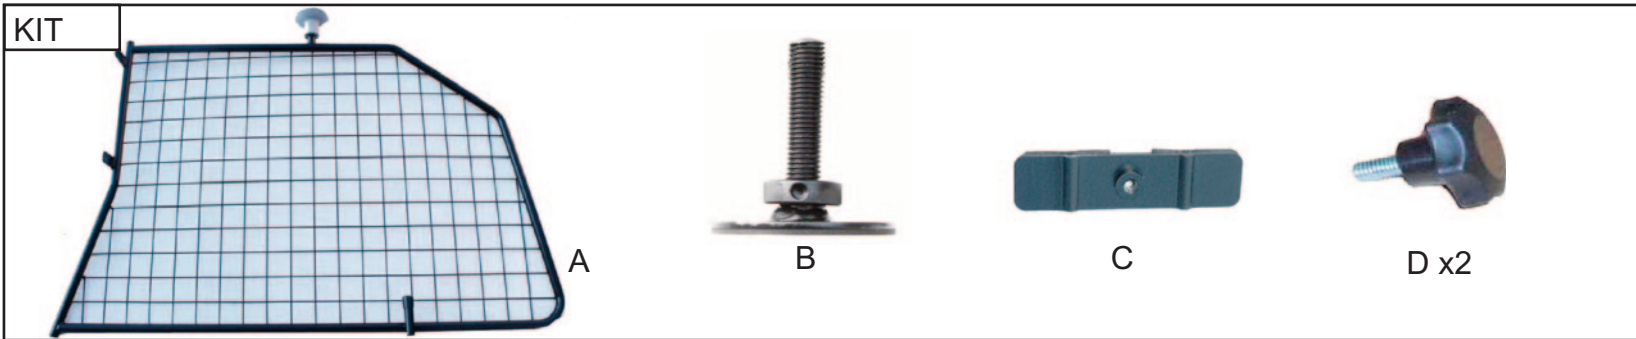

**KOIRAN TURVARISTIKKO
ASENNUSOHJEET**

R/H & L/H

B

+G1506D

tel no. +44 (0)1827 713040
www.guardsmandogguards.co.uk
info@athag.co.uk

**AUDI Q7
(2016~onwards)
G1506D
Boot Divider**

CAN ONLY BE USED IN WITH
GUARDSMAN
G1506 AUDI Q7
(2016 Onwards)
Dog Guard