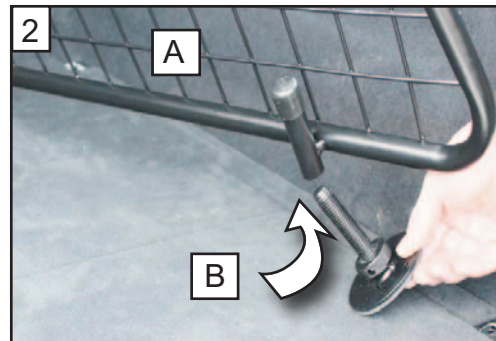

**KOIRAN TURVARISTIKKO
ASENNUSOHJEET**

R/H & L/H

B

+G1506D

tel no. +44 (0)1827 713040
www.guardsmandogguards.co.uk
info@athag.co.uk

**AUDI Q7
(2016~onwards)
G1506D
Boot Divider**

CAN ONLY BE USED IN WITH
GUARDSMAN
G1506 AUDI Q7
(2016 Onwards)
Dog Guard