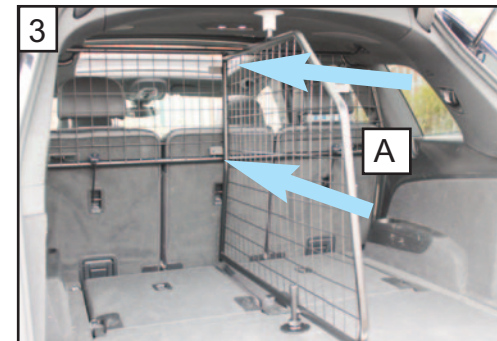

**KOIRAN TURVARISTIKKO
ASENNUSOHJEET**

R/H & L/H

B

+G1506D

tel no. +44 (0)1827 713040
www.guardsmandogguards.co.uk
info@athag.co.uk

**AUDI Q7
(2016~onwards)
G1506D
Boot Divider**

CAN ONLY BE USED IN WITH
GUARDSMAN
G1506 AUDI Q7
(2016 Onwards)
Dog Guard