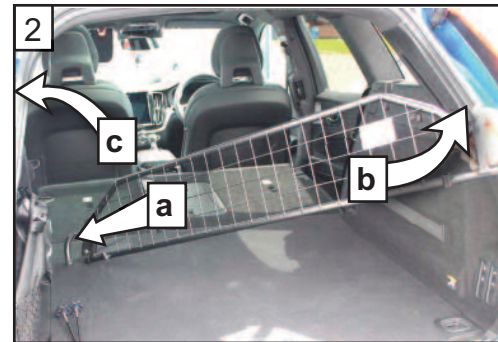

tel no. +44 (0)1827 713040
www.guardsmandogguards.co.uk
info@athag.co.uk