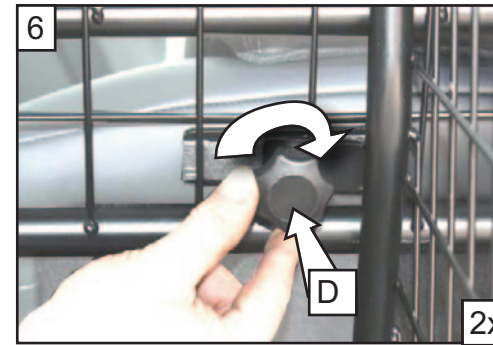

2x

2x

2x

2x

**! TIGHTEN FIXINGS !
! Befestigung anziehen !**

**Jeep Grand Cherokee
WK2; (2011- now)
G1497D**

**Variable Boot Divider
Kofferraum-Trenngitter**

**CAN ONLY BE USED IN
CONJUNCTION WITH
GUARDSMAN
Jeep Grand Cherokee
WK2; (2011- now)
Dog Guard
part number. G1497**