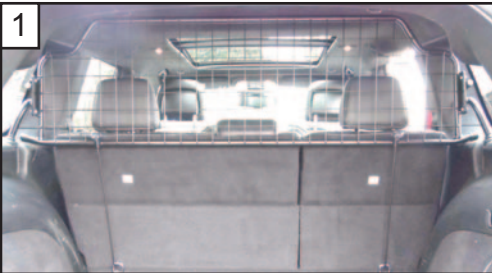

**! LOOSEN FIXINGS !
! Befestigungen lösen !**