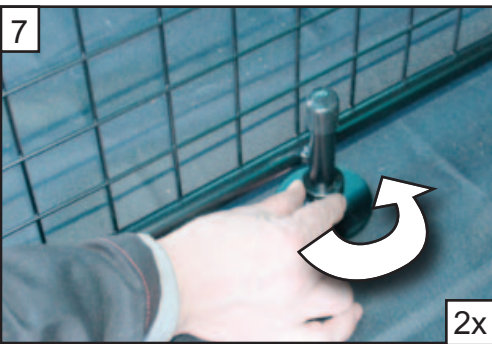

**KOIRAN TURVARISTIKKO
ASENNUSOHJEET**

www.guardsmandogguards.co.uk

KIT

A

B

C x2

D x2

**! LOOSEN FIXINGS !
! Befestigungen lösen !**

2x

2x

2x

2x

**! TIGHTEN FIXINGS !
! Befestigung anziehen !**

**Jeep Grand Cherokee
WK2; (2011- now)
G1497D**

**Variable Boot Divider
Kofferraum-Trenngitter**

**CAN ONLY BE USED IN
CONJUNCTION WITH
GUARDSMAN
Jeep Grand Cherokee
WK2; (2011- now)
Dog Guard
part number. G1497**