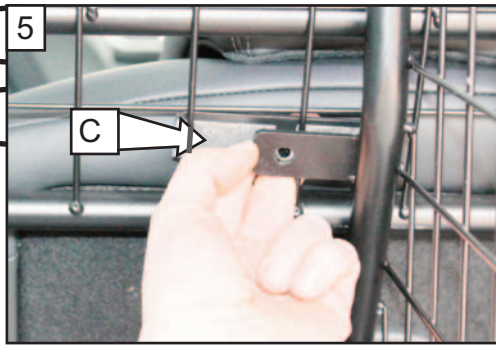

**KOIRAN TURVARISTIKKO
ASENNUSOHJEET**

www.guardsmandogguards.co.uk

KIT

A

B

C x2

D x2

**! LOOSEN FIXINGS !
! Befestigungen lösen !**

2x

2x

2x

2x

**! TIGHTEN FIXINGS !
! Befestigung anziehen !**

**Jeep Grand Cherokee
WK2; (2011- now)
G1497D**

**Variable Boot Divider
Kofferraum-Trenngitter**

**CAN ONLY BE USED IN
CONJUNCTION WITH
GUARDSMAN
Jeep Grand Cherokee
WK2; (2011- now)
Dog Guard
part number. G1497**