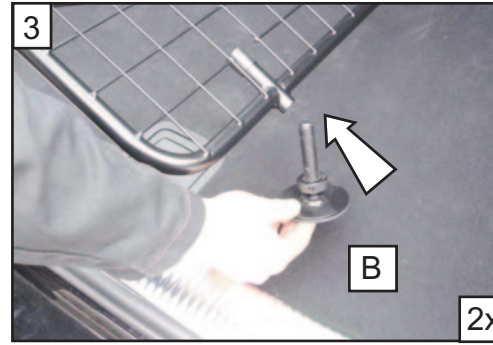

2x

2x

2x

2x

**! TIGHTEN FIXINGS !
! Befestigung anziehen !**

**Jeep Grand Cherokee
WK2; (2011- now)
G1497D**

**Variable Boot Divider
Kofferraum-Trenngitter**

**CAN ONLY BE USED IN
CONJUNCTION WITH
GUARDSMAN
Jeep Grand Cherokee
WK2; (2011- now)
Dog Guard
part number. G1497**