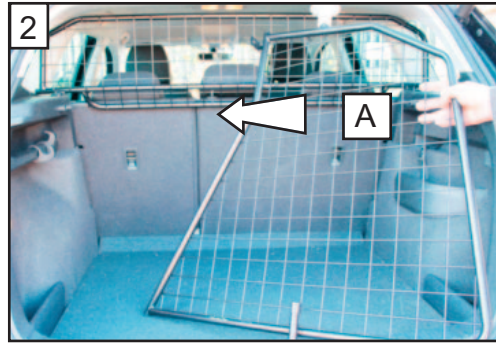

2x

2x

2x

2x

**! TIGHTEN FIXINGS !
! Befestigung anziehen !**

**Jeep Grand Cherokee
WK2; (2011- now)
G1497D**

**Variable Boot Divider
Kofferraum-Trenngitter**

**CAN ONLY BE USED IN
CONJUNCTION WITH
GUARDSMAN
Jeep Grand Cherokee
WK2; (2011- now)
Dog Guard
part number. G1497**