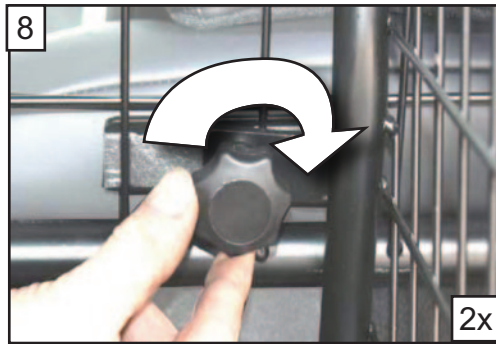

2x

2x

2x

2x

**! TIGHTEN FIXINGS !
! Befestigung anziehen !**

**Jeep Grand Cherokee
WK2; (2011- now)
G1497D**

**Variable Boot Divider
Kofferraum-Trenngitter**

**CAN ONLY BE USED IN
CONJUNCTION WITH
GUARDSMAN
Jeep Grand Cherokee
WK2; (2011- now)
Dog Guard
part number. G1497**