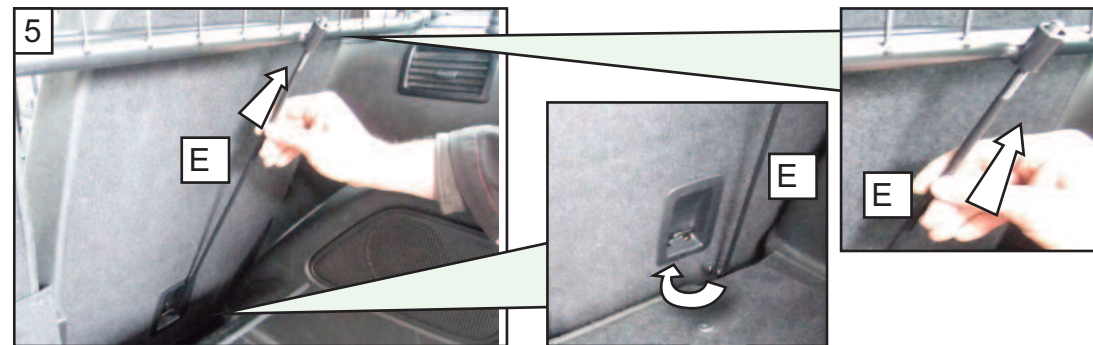

tel no. +44 (0)1827 713040
www.guardsmantogguards.co.uk
info@athag.co.uk