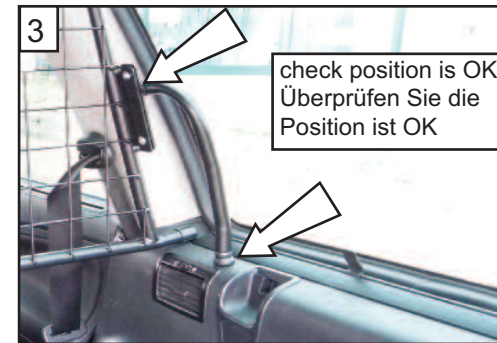

tel no. +44 (0)1827 713040
www.guardsmantogguards.co.uk
info@athag.co.uk