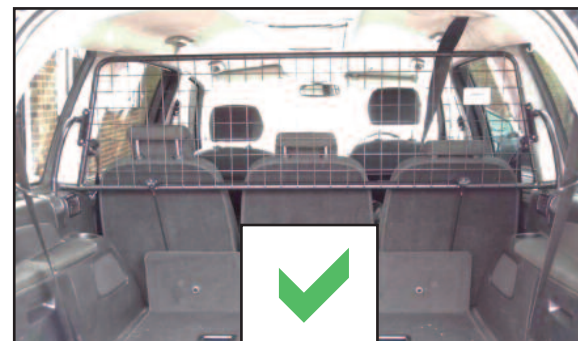

tel no. +44 (0)1827 713040
www.guardsmantogguards.co.uk
info@athag.co.uk