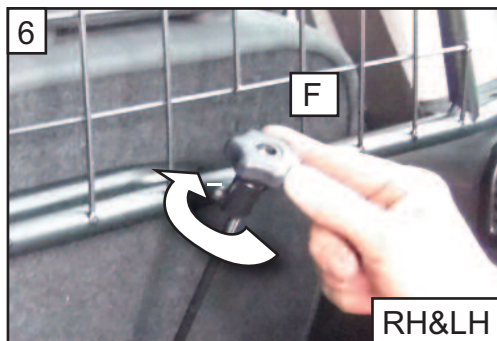

tel no. +44 (0)1827 713040
www.guardsmantogguards.co.uk
info@athag.co.uk