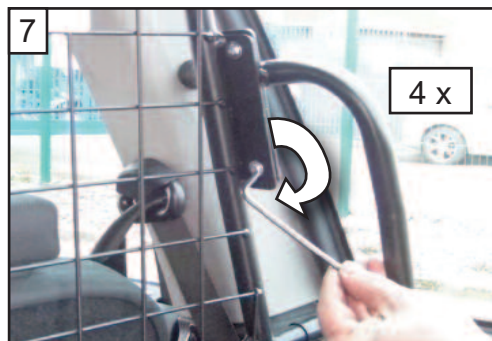

tel no. +44 (0)1827 713040
www.guardsmantogguards.co.uk
info@athag.co.uk