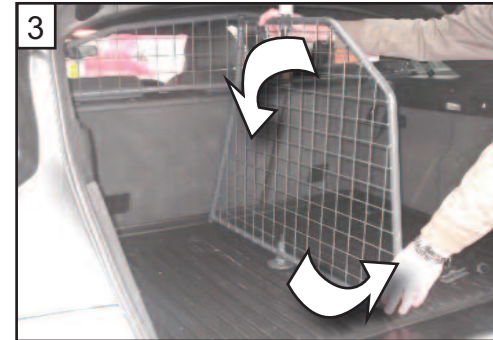

! TIGHTEN FIXINGS !
! Befestigung anziehen !