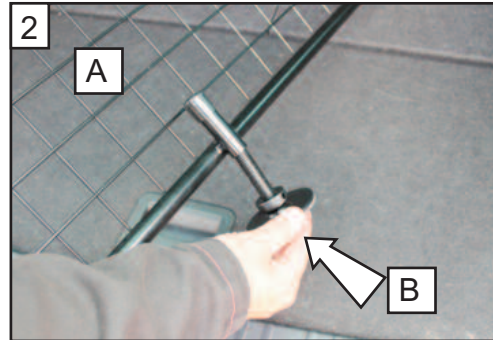

! TIGHTEN FIXINGS !
! Befestigung anziehen !