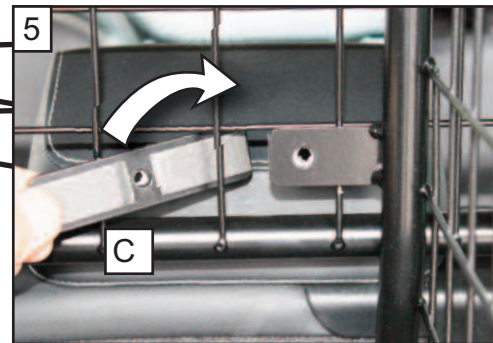

! TIGHTEN FIXINGS !
! Befestigung anziehen !