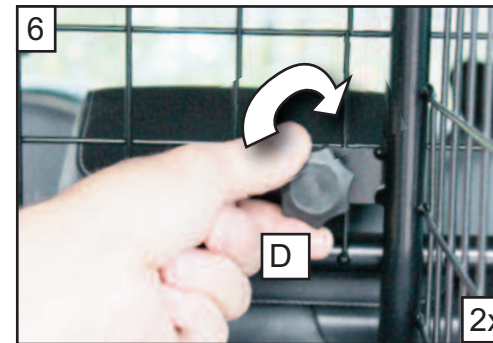

! TIGHTEN FIXINGS !
! Befestigung anziehen !