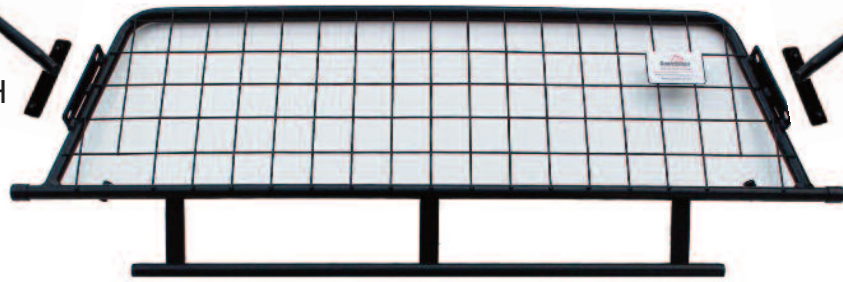

KIT

Bx1 L/H

Bx1 R/H

A

D x1

E x2@226mm

F x2

**Peugeot 2008
(2013 onwards)
G1488**