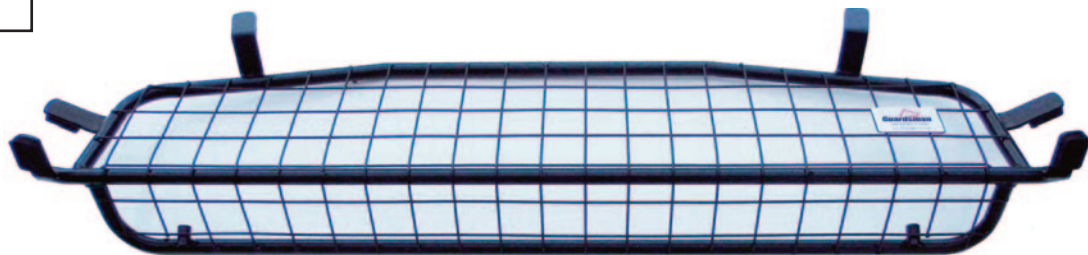

KIT

A

C x2

B x2 640mm

**Tesla Model X
(2016 onwards)
G1477**

1

FOLD SEATS DOWN
FALTEN SITZE UNTEN

2

A

3

b

a

4

B

RH&LH

**DOG GUARD
FITTING INSTRUCTION**