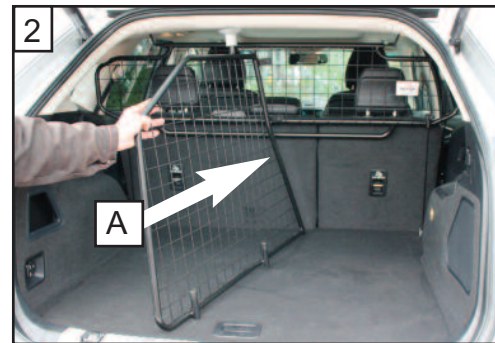

Ford Edge (2015 onwards)

Variable Boot Divider

G1468D

**BOOT DIVIDER
FITTING INSTRUCTION**

CAN ONLY BE USED IN
CONJUNCTION WITH
GUARDSMAN
Ford Edge
Dog Guard
G1468

**! LOOSEN FIXINGS !
! Befestigungen lösen !**