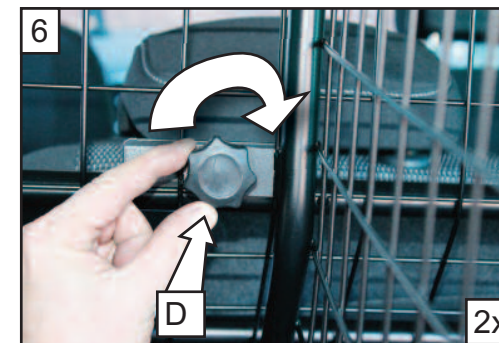

Ford Edge (2015 onwards)

Variable Boot Divider

G1468D

**BOOT DIVIDER
FITTING INSTRUCTION**

CAN ONLY BE USED IN
CONJUNCTION WITH
GUARDSMAN
Ford Edge
Dog Guard
G1468

**! LOOSEN FIXINGS !
! Befestigungen lösen !**