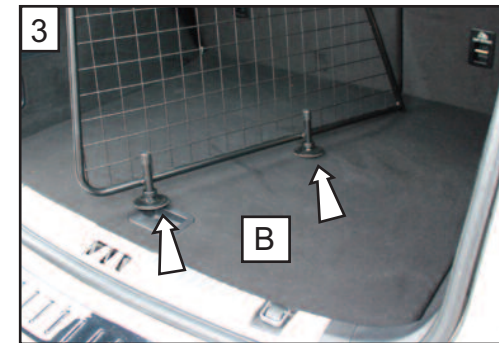

Ford Edge (2015 onwards)

Variable Boot Divider

G1468D

**BOOT DIVIDER
FITTING INSTRUCTION**

CAN ONLY BE USED IN
CONJUNCTION WITH
GUARDSMAN
Ford Edge
Dog Guard
G1468

**! LOOSEN FIXINGS !
! Befestigungen lösen !**