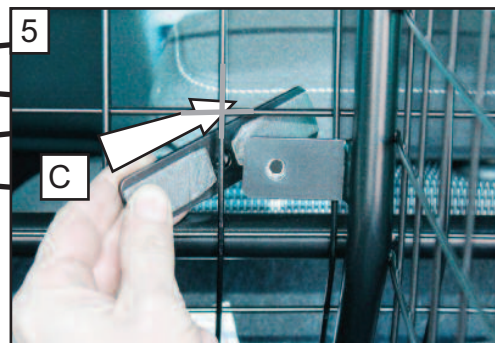

Ford Edge (2015 onwards)

Variable Boot Divider

G1468D

**BOOT DIVIDER
FITTING INSTRUCTION**

CAN ONLY BE USED IN
CONJUNCTION WITH
GUARDSMAN
Ford Edge
Dog Guard
G1468

**! LOOSEN FIXINGS !
! Befestigungen lösen !**