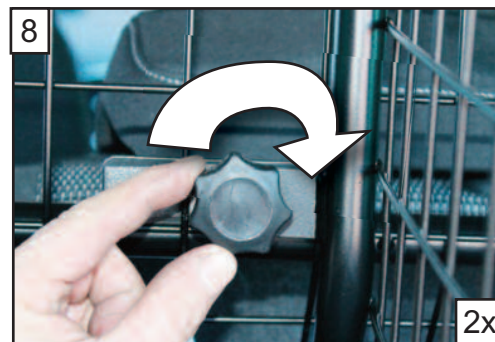

Ford Edge (2015 onwards)

Variable Boot Divider

G1468D

**BOOT DIVIDER
FITTING INSTRUCTION**

CAN ONLY BE USED IN
CONJUNCTION WITH
GUARDSMAN
Ford Edge
Dog Guard
G1468

**! LOOSEN FIXINGS !
! Befestigungen lösen !**