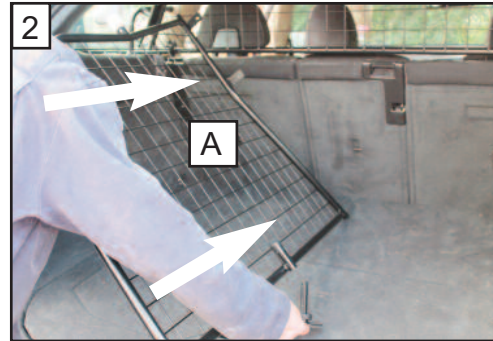

KIT

A

B

C x2

D x2

Volvo XC60  
2009- 2017

Variable Boot Divider  
G1430D

**BOOT DIVIDER  
FITTING INSTRUCTION**

CAN ONLY BE USED IN  
CONJUNCTION WITH  
GUARDSMAN  
Volvo Xc60  
Dog Guard G1430

**! LOOSEN DOG GUARD FIXINGS !**

**! TIGHTEN DOG GUARD FIXINGS !**

tel no. +44 (0)1827 713040  
www.dogcages.uk.com

subject to alteration without notice