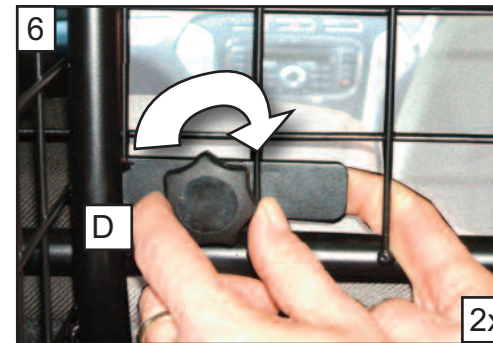

! TIGHTEN DOG GUARD FIXINGS !

tel no. +44 (0)1827 713040
www.dogcages.uk.com

subject to alteration without notice