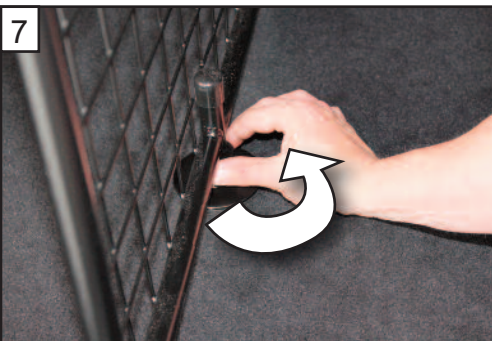

! TIGHTEN DOG GUARD FIXINGS !

tel no. +44 (0)1827 713040
www.dogcages.uk.com

subject to alteration without notice