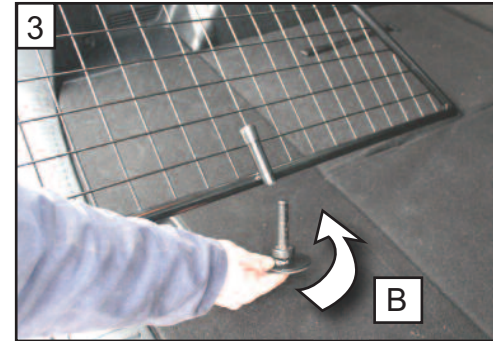

! TIGHTEN DOG GUARD FIXINGS !

tel no. +44 (0)1827 713040
www.dogcages.uk.com

subject to alteration without notice