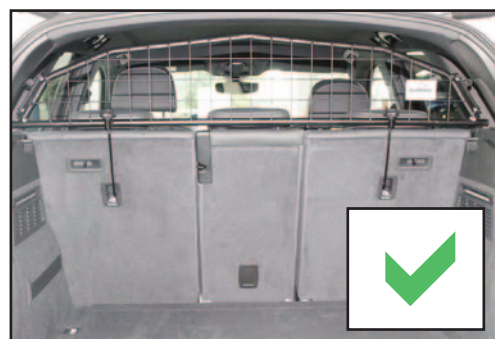

www.guardsmantogguards.co.uk
info@athag.co.uk