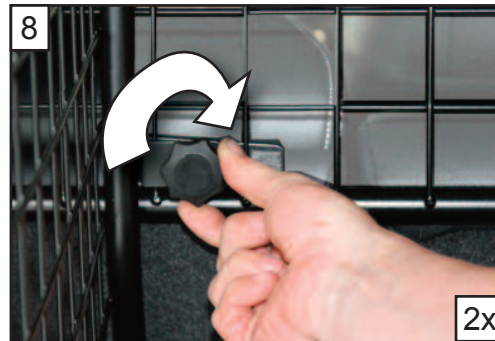

subject to alteration without notice