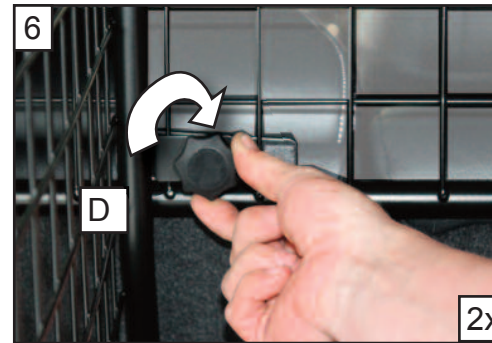

subject to alteration without notice