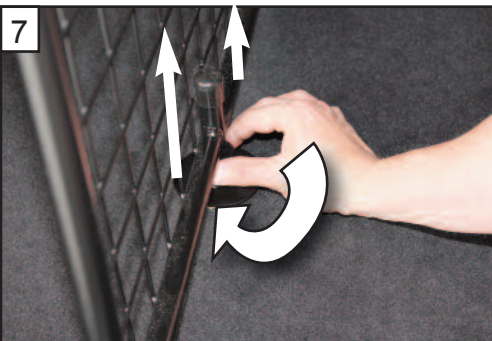

subject to alteration without notice