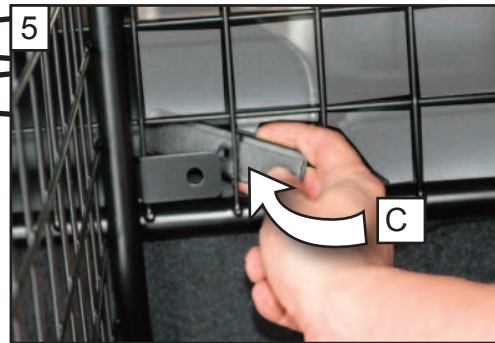

subject to alteration without notice