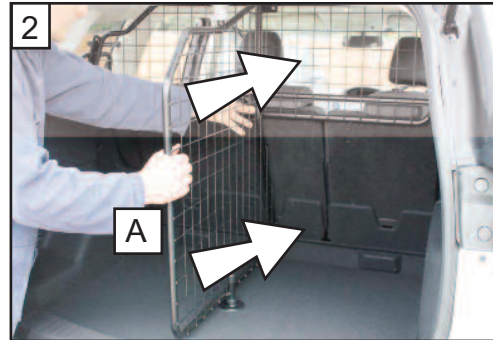

KIT

A

B

C x2

D x2

Ford Kuga 2008>2012

Variable Boot Divider

G1455D

BOOT DIVIDER
FITTING INSTRUCTION

CAN ONLY BE USED IN
CONJUNCTION WITH
GUARDSMAN
Ford Kuga
Dog Guard
PART No.G1455

tel no. +44 (0)1827 713040

www.guardsmandogguards.co.uk
www.dogcages.uk.com

subject to alteration without notice

G1455D v1 - 10/17

1

! LOOSEN FIXINGS !
! Befestigungen lösen !

2

A

B

3

4

5

C

6

D

2x

7

8

2x

9

! TIGHTEN FIXINGS !
! Befestigung anziehen !