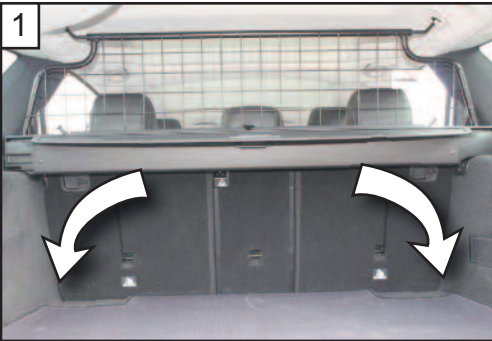

subject to alteration without notice