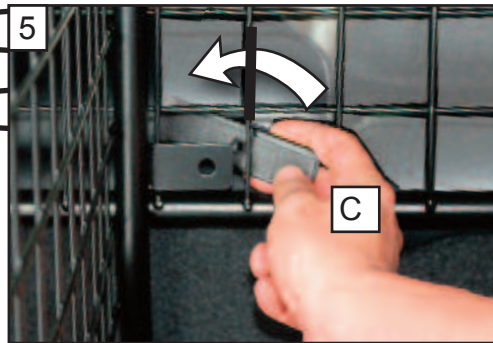

subject to alteration without notice