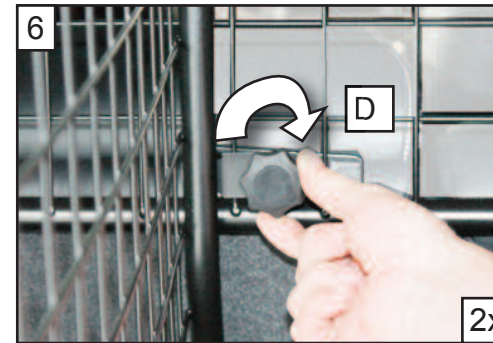

subject to alteration without notice