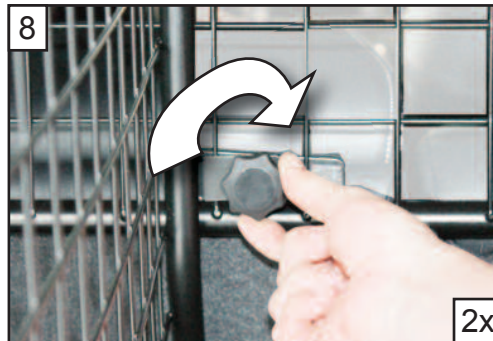

subject to alteration without notice