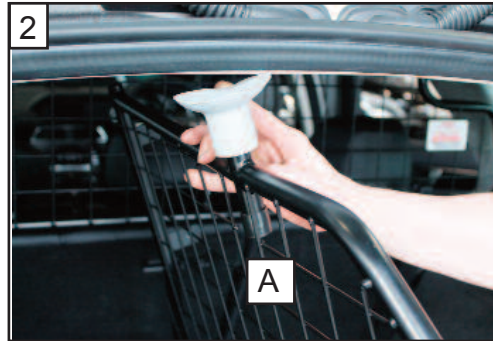

subject to alteration without notice