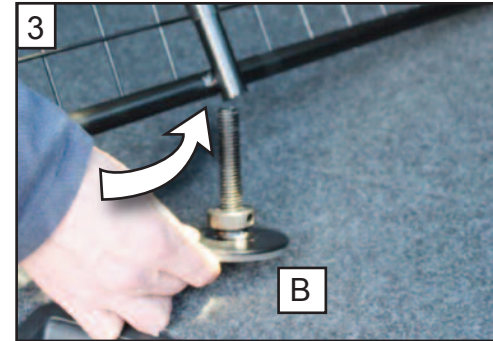

subject to alteration without notice