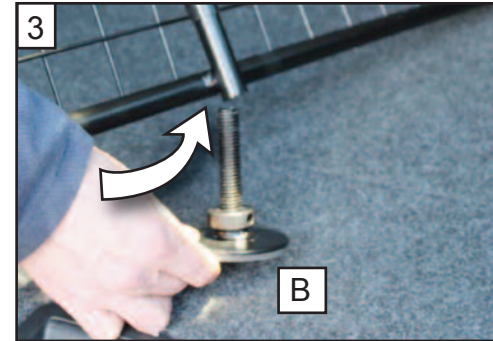

subject to alteration without notice

G1454D v1 - 2/17