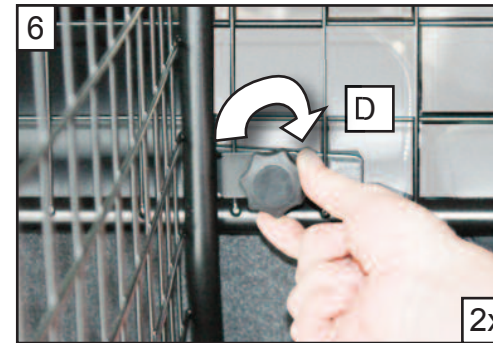

subject to alteration without notice

G1454D v1 - 2/17