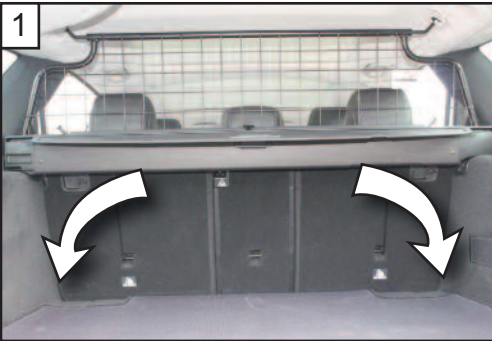

subject to alteration without notice

G1454D v1 - 2/17