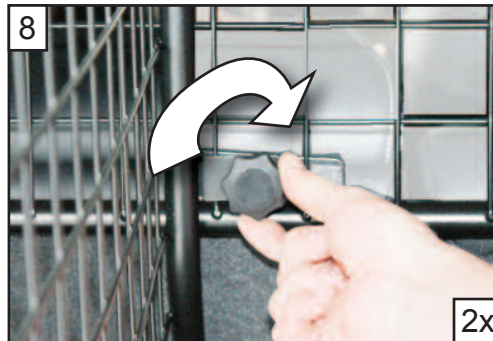

subject to alteration without notice

G1454D v1 - 2/17