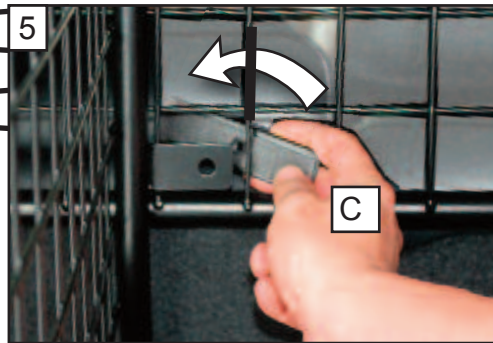

subject to alteration without notice

G1454D v1 - 2/17