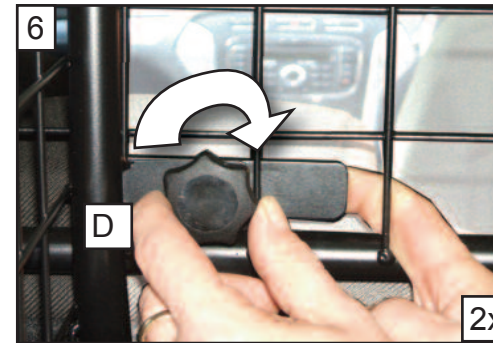

tel no. +44 (0)1827 713040
www.dogcages.uk.com

subject to alteration without notice