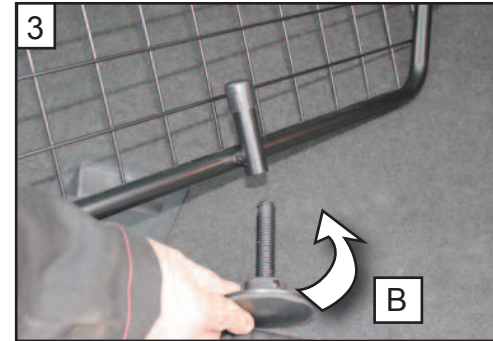

tel no. +44 (0)1827 713040
www.dogcages.uk.com

subject to alteration without notice