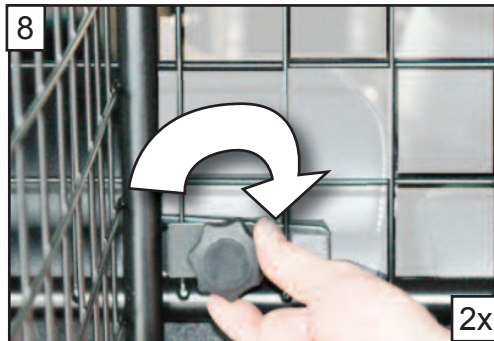

tel no. +44 (0)1827 713040
www.dogcages.uk.com

subject to alteration without notice