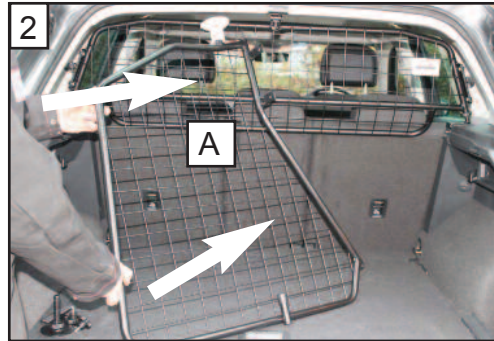

tel no. +44 (0)1827 713040
www.dogcages.uk.com

subject to alteration without notice