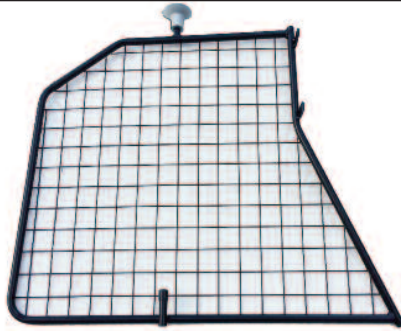

KIT

A

B x1

C x2

D x2

Land Rover
Discovery Sport
2015 onwards

Variable Boot Divider
G1440D

BOOT DIVIDER
FITTING INSTRUCTION