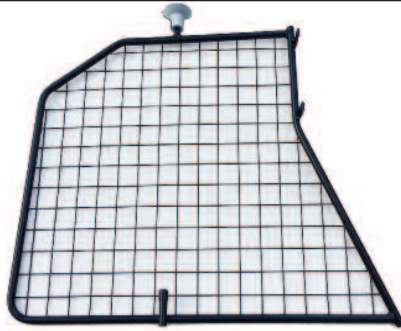

KIT

A

B x1

C x2

D x2