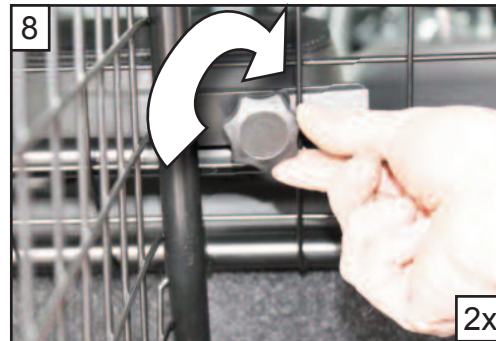

KIT

A

B x 2

C x 2

D x 2

1

2

A

3

B x 2

4

5

C

6

D

2x

7

2x

8

2x

Skoda Superb Estate
mk3 (2015~)
G1439D- hi floor
G1439DLF - low floor

BOOT DIVIDER
FITTING INSTRUCTION

CAN BE USED IN
CONJUNCTION WITH
GUARDSMAN
Skoda Superb
Dog guard
PART No.G1439

+44 (0)1827 713040
www.dogcages.uk.com
www.guardsmandogguards.co.uk

subject to alteration without notice

G1439D / 1439DLF v1 - 11/16