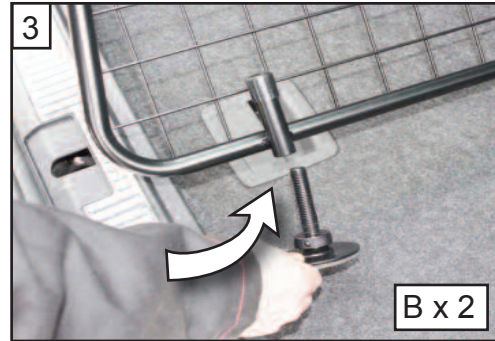

KIT

A

B x 2

C x 2

D x 2

1

2

A

3

B x 2

4

5

C

6

D

2x

7

2x

8

2x

Skoda Superb Estate
mk3 (2015~)
G1439D- hi floor
G1439DLF - low floor

BOOT DIVIDER
FITTING INSTRUCTION

CAN BE USED IN
CONJUNCTION WITH
GUARDSMAN
Skoda Superb
Dog guard
PART No.G1439

+44 (0)1827 713040
www.dogcages.uk.com
www.guardsmandogguards.co.uk

subject to alteration without notice

G1439D / 1439DLF v1 - 11/16