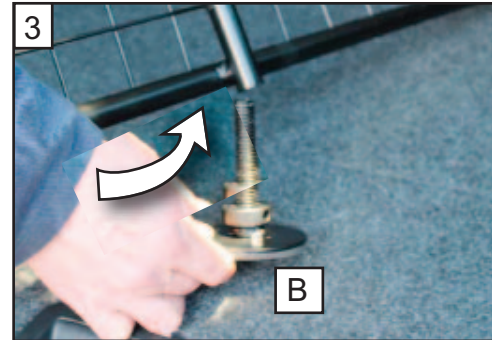

KIT

A

B

C x2

D x2

Volkswagen Touran
2015 onwards
G1438D

BOOT DIVIDER FITTING INSTRUCTION

CAN ONLY BE USED IN
CONJUNCTION WITH
GUARDSMAN
Volkswagen Touran
Dog Guard
PART No.G1438