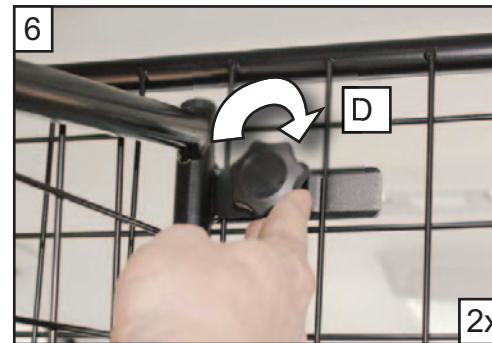

KIT

A

B

C x2

D x2

Volkswagen Touran
2015 onwards
G1438D

BOOT DIVIDER FITTING INSTRUCTION

CAN ONLY BE USED IN
CONJUNCTION WITH
GUARDSMAN
Volkswagen Touran
Dog Guard
PART No.G1438