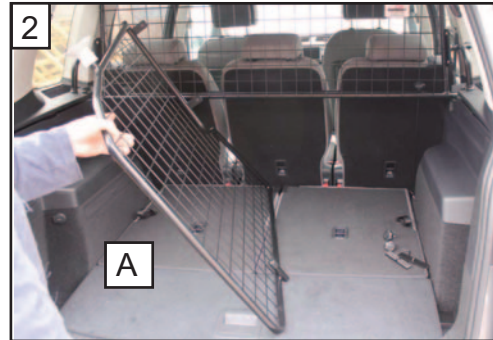

KIT

A

B

C x2

D x2

Volkswagen Touran
2015 onwards
G1438D

BOOT DIVIDER FITTING INSTRUCTION

CAN ONLY BE USED IN
CONJUNCTION WITH
GUARDSMAN
Volkswagen Touran
Dog Guard
PART No.G1438