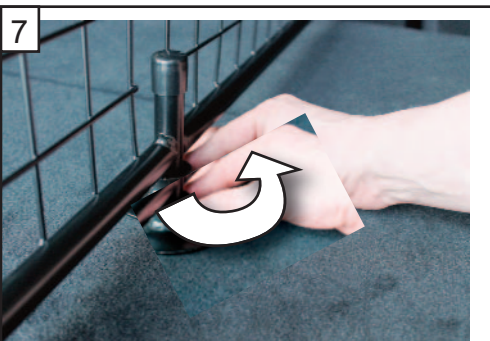

KIT

A

B

C x2

D x2

Volkswagen Touran
2015 onwards
G1438D

BOOT DIVIDER FITTING INSTRUCTION

CAN ONLY BE USED IN
CONJUNCTION WITH
GUARDSMAN
Volkswagen Touran
Dog Guard
PART No.G1438