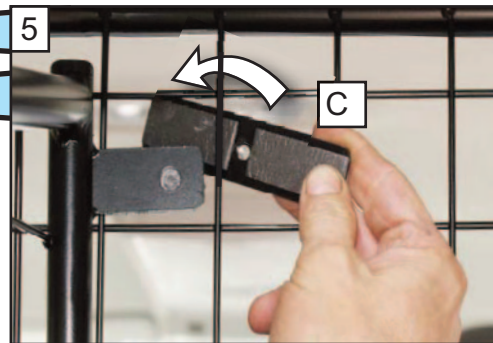

KIT

A

B

C x2

D x2

Volkswagen Touran
2015 onwards
G1438D

BOOT DIVIDER FITTING INSTRUCTION

CAN ONLY BE USED IN
CONJUNCTION WITH
GUARDSMAN
Volkswagen Touran
Dog Guard
PART No.G1438