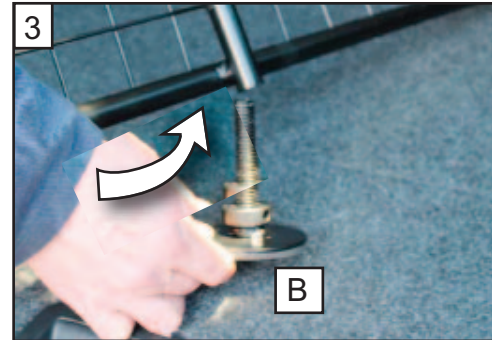

Volkswagen Touran
2015 onwards
G1438D

BOOT DIVIDER FITTING INSTRUCTION

CAN ONLY BE USED IN
CONJUNCTION WITH
GUARDSMAN
Volkswagen Touran
Dog Guard
PART No.G1438

www.guardsmandogguards.co.uk

subject to alteration without notice