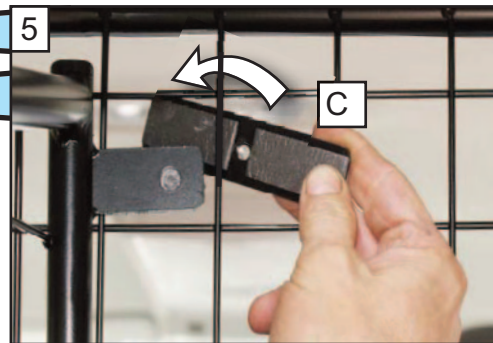

**KOIRAN TURVARISTIKKO
ASENNUSOHJEET**

www.guardsmandogguards.co.uk

! Erforderliche Sitzposition
Position de siège requise
Posición de asiento requerida

KIT

A

B

C x2

D x2

Volkswagen Touran
2015 onwards
G1438D

BOOT DIVIDER FITTING INSTRUCTION

CAN ONLY BE USED IN
CONJUNCTION WITH
GUARDSMAN
Volkswagen Touran
Dog Guard
PART No.G1438

www.guardsmandogguards.co.uk

subject to alteration without notice