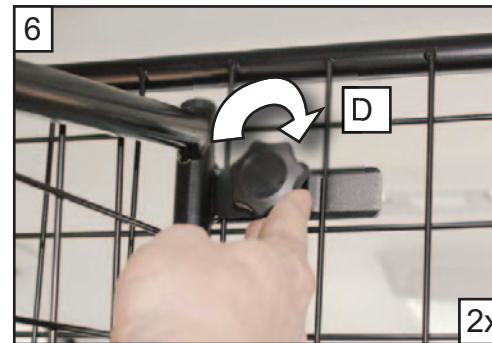

**KOIRAN TURVARISTIKKO
ASENNUSOHJEET**

www.guardsmandogguards.co.uk

! Erforderliche Sitzposition
Position de siège requise
Posición de asiento requerida

KIT

A

B

C x2

D x2

Volkswagen Touran
2015 onwards
G1438D

BOOT DIVIDER FITTING INSTRUCTION

CAN ONLY BE USED IN
CONJUNCTION WITH
GUARDSMAN
Volkswagen Touran
Dog Guard
PART No.G1438

www.guardsmandogguards.co.uk

subject to alteration without notice