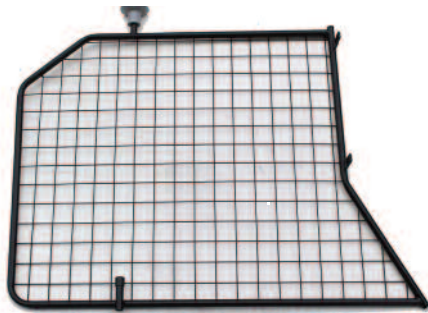

KIT

A

B x1

C x2

D x2

LR Discovery 5 L462  
2017 onwards

Variable Boot Divider  
G1437D

BOOT DIVIDER  
FITTING INSTRUCTION