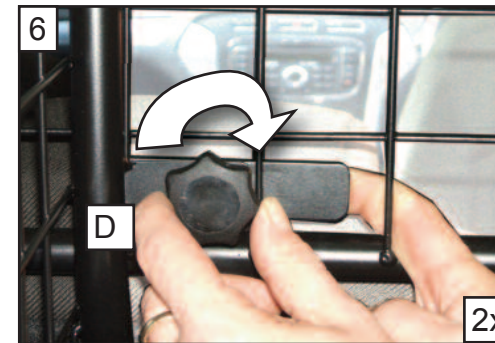

KIT

A

B

C x2

D x2

Volvo XC60 2009-

Variable Boot Divider

G1430D

**BOOT DIVIDER
FITTING INSTRUCTION**

CAN ONLY BE USED IN
CONJUNCTION WITH
GUARDSMAN
Volvo Xc60
Dog Guard G1430

! LOOSEN DOG GUARD FIXINGS !

tel no. +44 (0)1827 713040
www.dogcages.uk.com

subject to alteration without notice