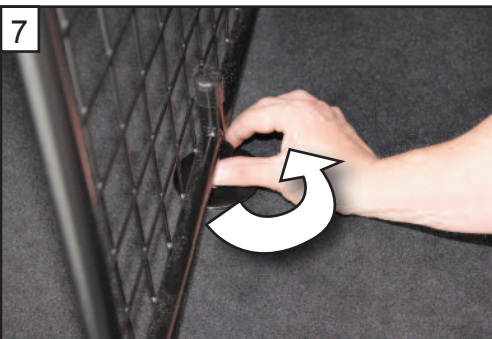

**BOOT DIVIDER
FITTING INSTRUCTION**

CAN ONLY BE USED IN
CONJUNCTION WITH
GUARDSMAN
Volvo Xc60
Dog Guard G1430

! LOOSEN DOG GUARD FIXINGS !

tel no. +44 (0)1827 713040
www.dogcages.uk.com

subject to alteration without notice