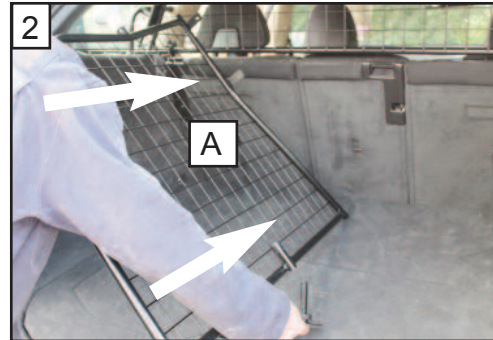

KIT

A

B

C x2

D x2

Volvo XC60 2009-

Variable Boot Divider

G1430D

**BOOT DIVIDER
FITTING INSTRUCTION**

CAN ONLY BE USED IN
CONJUNCTION WITH
GUARDSMAN
Volvo Xc60
Dog Guard G1430

! LOOSEN DOG GUARD FIXINGS !

tel no. +44 (0)1827 713040
www.dogcages.uk.com

subject to alteration without notice