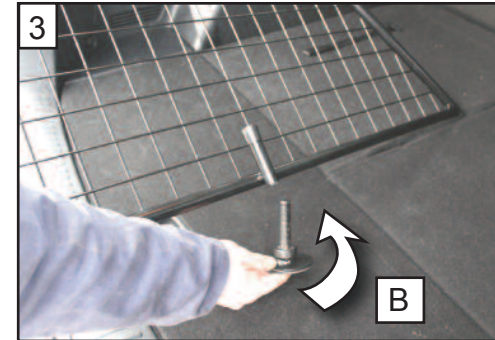

**BOOT DIVIDER
FITTING INSTRUCTION**

CAN ONLY BE USED IN
CONJUNCTION WITH
GUARDSMAN
Volvo Xc60
Dog Guard G1430

! LOOSEN DOG GUARD FIXINGS !

tel no. +44 (0)1827 713040
www.dogcages.uk.com

subject to alteration without notice