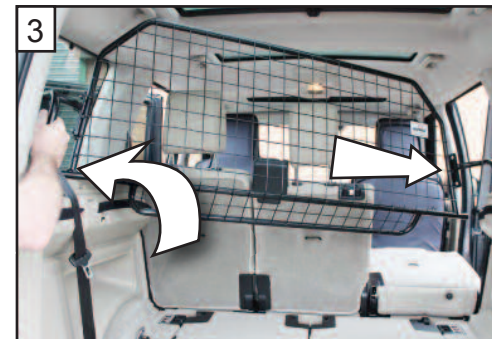

**KIT**

1- 12

**Land Rover  
Discovery 3&4  
L319 (2004~2016)**

**Part No.G1427**

**DOG GUARD  
FITTING INSTRUCTION**

**HUNDESCHUTZGITTER  
EINBAUANLEITUNG**

**PROTECTION CONTRE LES CHIENS  
INSTRUCTIONS DE MONTAGE**

Land Rover  
Discovery 3&4  
L319 (2004~2016)

Variable Boot Divider  
G1427D

BOOT DIVIDER  
FITTING INSTRUCTION

CAN ONLY BE USED WITH  
GUARDSMAN  
Land Rover  
Discovery 3&4  
Dog Guard - G1427

+44 (0)1827 713040