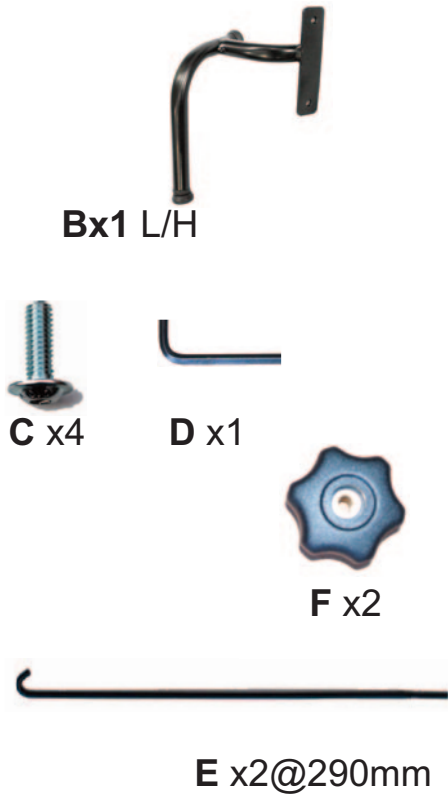

KIT

**Land Rover Discovery
L319 (2004~2016)
G1427**

A

inserts - was previously endcaps