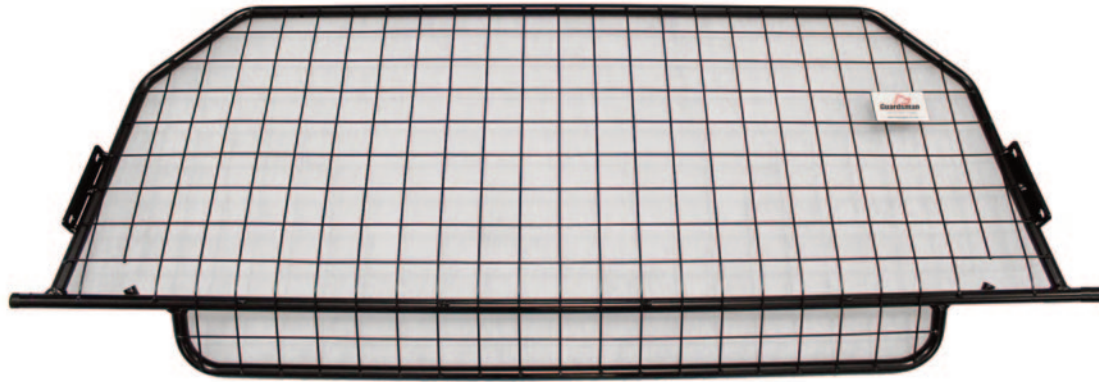

KIT

**Land Rover Discovery
L319 (2004~2016)
G1427**

A

inserts - was previously endcaps